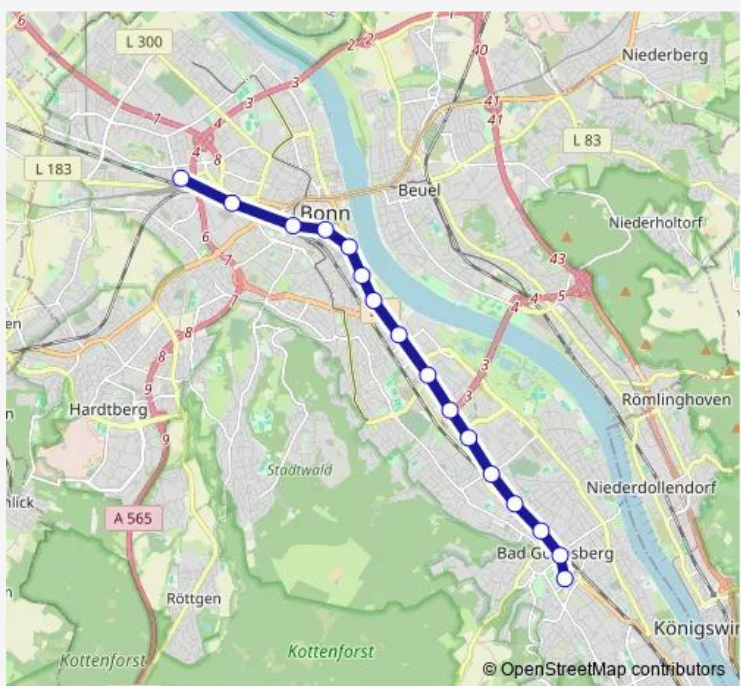

Direction
 Bonn Bad Godesberg Stadthalle — Bonn Brühler Str.
 16 stops
[Open route schedule](#)

- Bonn Bad Godesberg Stadthalle
- Bonn Bad Godesberg Bf
- Bonn Bad Godesberg Plittersdorfer Str.
- Bonn Plittersdorf Wurzerstr.
- Bonn Plittersdorf Hochkreuz/Deutsches Museum Bonn
- Bonn Friesdorf Max-Löbner-Str./Friesdorf
- Bonn Gronau Olof-Palme-Allee
- Bonn Gronau Ollenhauerstr.
- Bonn Gronau Heussallee/Museumsmeile
- Bonn Museum Koenig
- Bonn Bundesrechnungshof/Auswärtiges Amt
- Bonn Juridicum
- Bonn Universität/Markt
- Bonn Hbf
- Bonn West
- Bonn Brühler Str.

Route schedule
 Bonn Bad Godesberg Stadthalle — Bonn Brühler Str.

Monday	07:47-08:07
Tuesday	07:47-08:07
Wednesday	07:47-08:07
Thursday	07:47-08:07
Friday	07:47-08:07
Saturday	—
Sunday	—

Route info
 Direction: Bonn Bad Godesberg Stadthalle
 Stops: 16
 Trip Duration: 0 hour 21 min

Saturday —

Sunday —

Route info

Direction: Bonn Hbf

Stops: 15

Trip Duration: 0 hour 24 min

Direction

Bonn Brühler Str. — Bonn Hbf

Route info

Direction: Bonn Brühler Str.

Stops: 3

Trip Duration: 0 hour 4 min

67 Metro time schedules and route maps are available in an offline PDF at busmaps.com. Use the busmaps.com website to see live bus times, train schedule or subway schedule, and step-by-step directions for all public transit in Bonn