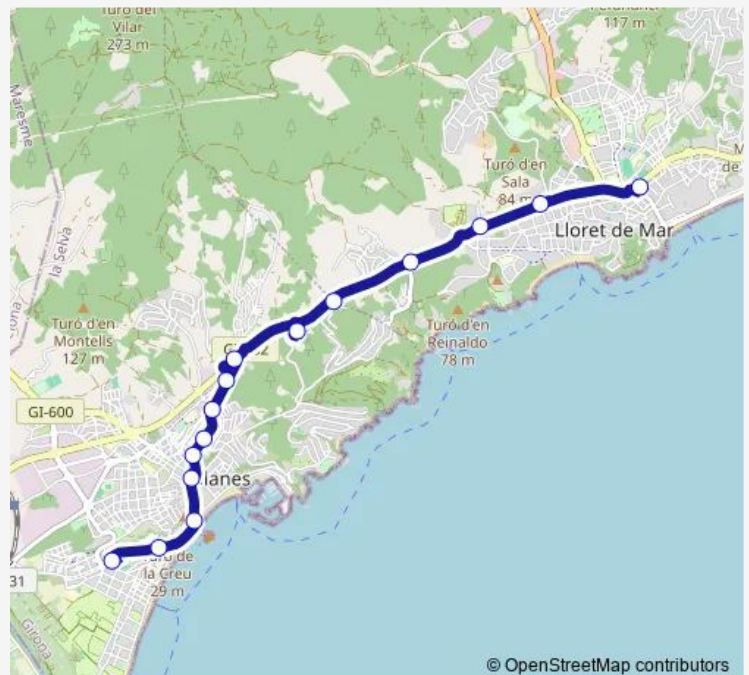

Thursday 07:00-21:00

Friday 07:00-21:00

Saturday 07:00-21:00

Sunday 07:30-21:00

Route info

Direction: Terminal BUS Lloret (Int)

Stops: 15

Trip Duration: 0 hour 30 min