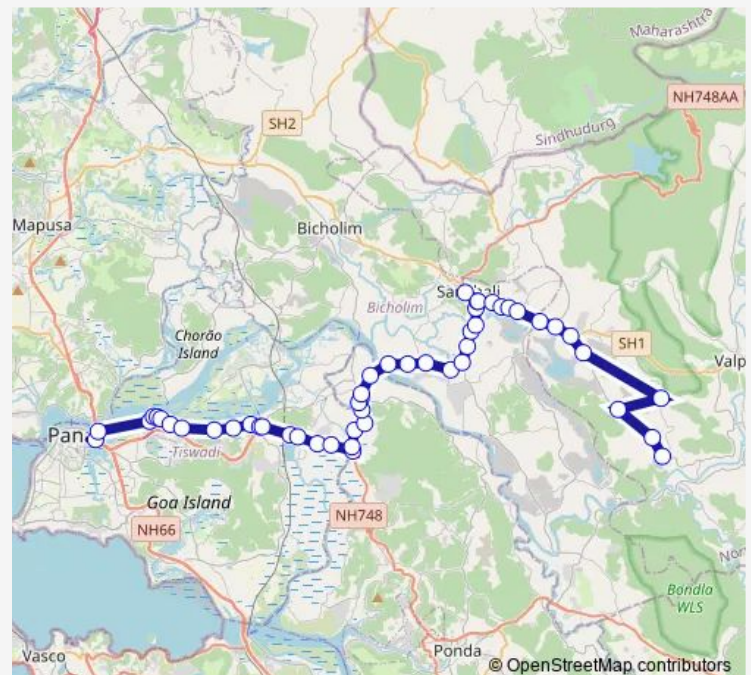

### Route info

Direction: Panaji KTC Bus Stand

Stops: 50

Trip Duration: 1 hour 25 min

■ PRV36 — Panaji - Kumarwada

BusMaps

Tivre Pump

Orgao