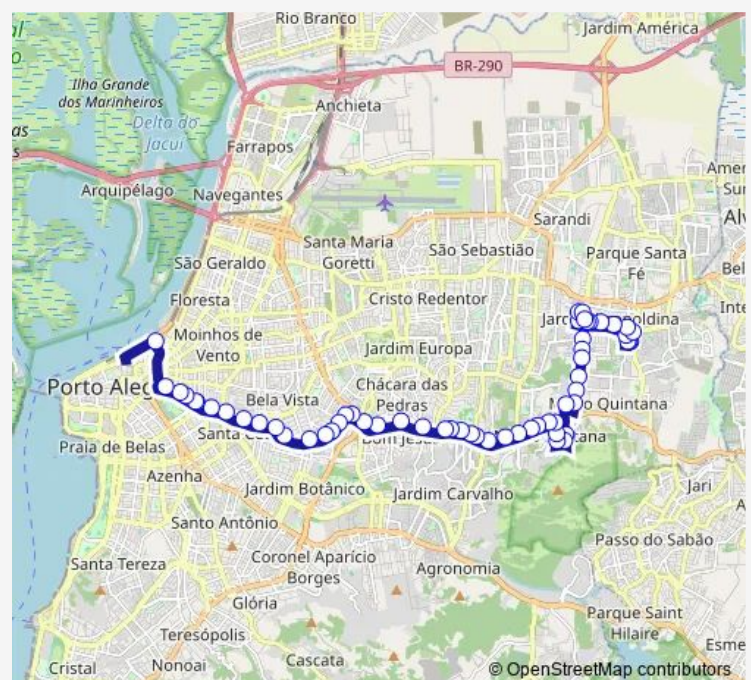

Bus 4951 Manoel Elias / Morro Santana

[Go to website](#)

Direction

Julio DE Castilhos AL 131 — DR Vargas Neto DF R. Missouri

60 stops

[Open route schedule](#)

Julio DE Castilhos AL 131

Julio DE Castilhos NN 341

Julio DE Castilhos 607 EF. Igreja Universal

Conceicao 123

Oswaldo Aranha DF 522 Estação Instituto DE Educacao - Ufrgs

Oswaldo Aranha DF 626 Obelisco

Oswaldo Aranha DF 904 Auditório Araujo Viana

Oswaldo Aranha 894 AO 924 Redencao - Araujo Viana

Oswaldo Aranha DF 1102 PQ. DE Diversões DA Redenção

Oswaldo Aranha DF 1262 Hospital DE Pronto Socorro

Protasio Alves

PROTASIO ALVES

PROTASIO ALVES 940

PROTASIO ALVES 1211

Protasio Alves 1469

PROTASIO ALVES 1721

PROTASIO ALVES DF 2075

PROTASIO ALVES 2611

Protasio Alves DF 3237

PROTASIO ALVES

Route schedule

Julio DE Castilhos AL 131 — DR Vargas Neto DF R. Missouri

Monday 00:00-23:33

Tuesday 00:00-23:33

Wednesday 00:00-23:33

Thursday 00:00-23:33

Friday 00:00-23:33

Saturday 06:22-23:00

Sunday 06:45-23:00

Route info

Direction: Julio DE Castilhos AL 131

Stops: 60

Trip Duration: 0 hour 45 min

4951 — Manoel Elias / Morro Santana