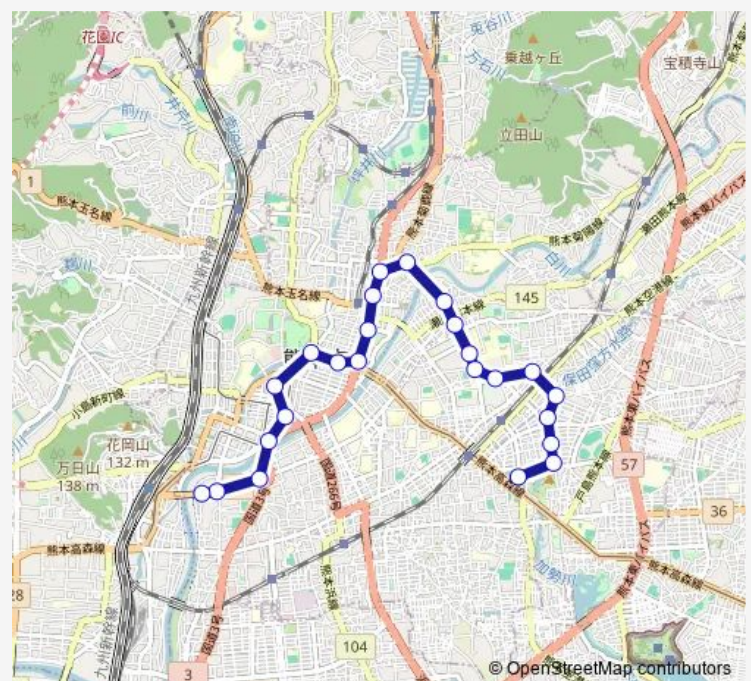

Thursday 14:33

Friday 14:33

Saturday —

Sunday —

Route info

Direction: 水前寺鳥居前

Stops: 24

Trip Duration: 0 hour 44 min

F3-1 : 水前寺鳥居→北水前寺→子飼→
桜町バスターミナル→日銀前→本山営業所

迎宝町

九州中央リハビリテーション学院前

本山営業所

Bus time schedules and route maps are available in an offline PDF at busmaps.com. Use the busmaps.com website to see live bus times, train schedule or subway schedule, and step-by-step directions for all public transit in Kumamoto