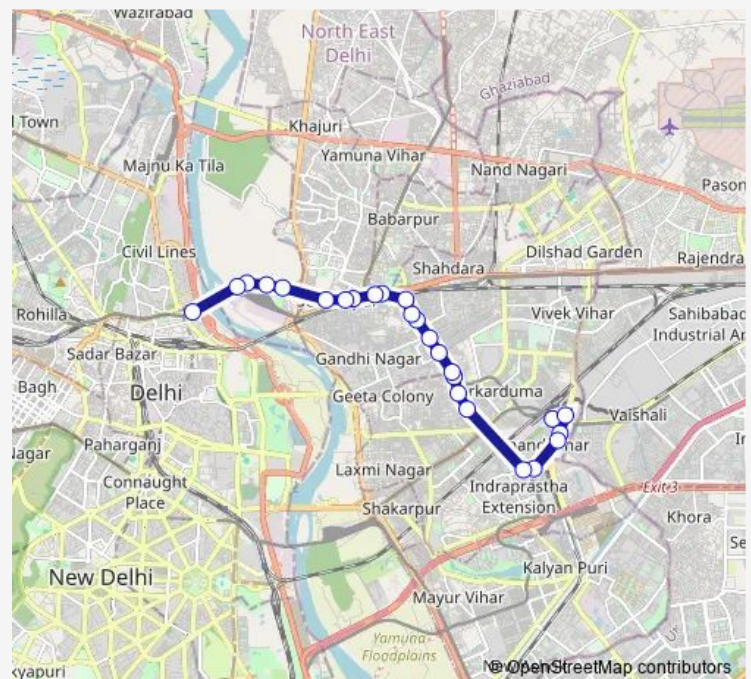

Shastri Park

Shyam Giri Mandir

Kashmere Gate City bus Terminal

Route schedule

Isbt Anand Vihar — Isbt Bridge

Monday 00:10-23:50

Tuesday 00:10-23:50

Wednesday 00:10-23:50

Thursday 00:10-23:50

Friday 00:10-23:50

Saturday 00:10-23:50

Sunday 00:10-23:50

Route info

Direction: Isbt Anand Vihar

Stops: 22

Trip Duration: 0 hour 46 min

GL-23down

BusMaps

Direction

Anand Vihar Isbt Terminal — Maharana Pratap Isbt

25 stops

[Open route schedule](#)

Anand Vihar Isbt Terminal

Anand Vihar Isbt Main Road

Route info

Direction: Anand Vihar Isbt Terminal

Stops: 25

Trip Duration: 0 hour 47 min

GL-23down Bus time schedules and route maps are available in an offline PDF at busmaps.com. Use the busmaps.com website to see live bus times, train schedule or subway schedule, and step-by-step directions for all public transit in Delhi