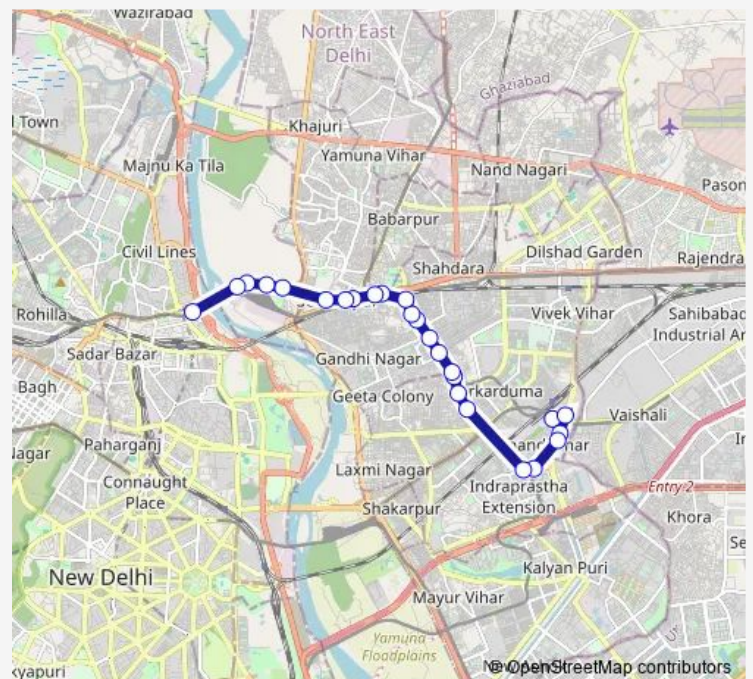

Shastri Park

Shyam Giri Mandir

Kashmere Gate City bus Terminal

Route schedule

Isbt Anand Vihar — Isbt Bridge

Monday 00:10-23:50

Tuesday 00:10-23:50

Wednesday 00:10-23:50

Thursday 00:10-23:50

Friday 00:10-23:50

Saturday 00:10-23:50

Sunday 00:10-23:50

Route info

Direction: Isbt Anand Vihar

Stops: 22

Trip Duration: 0 hour 46 min

GL-23down

Direction

Anand Vihar Isbt Terminal — Maharana Pratap Isbt

25 stops

[Open route schedule](#)

Anand Vihar Isbt Terminal

Anand Vihar Isbt Main Road

Maharaj Pur Check Post

Direction: Anand Vihar Isbt Terminal

Stops: 25

Trip Duration: 0 hour 47 min

GL-23down Bus time schedules and route maps are available in an offline PDF at busmaps.com. Use the busmaps.com website to see live bus times, train schedule or subway schedule, and step-by-step directions for all public transit in Delhi