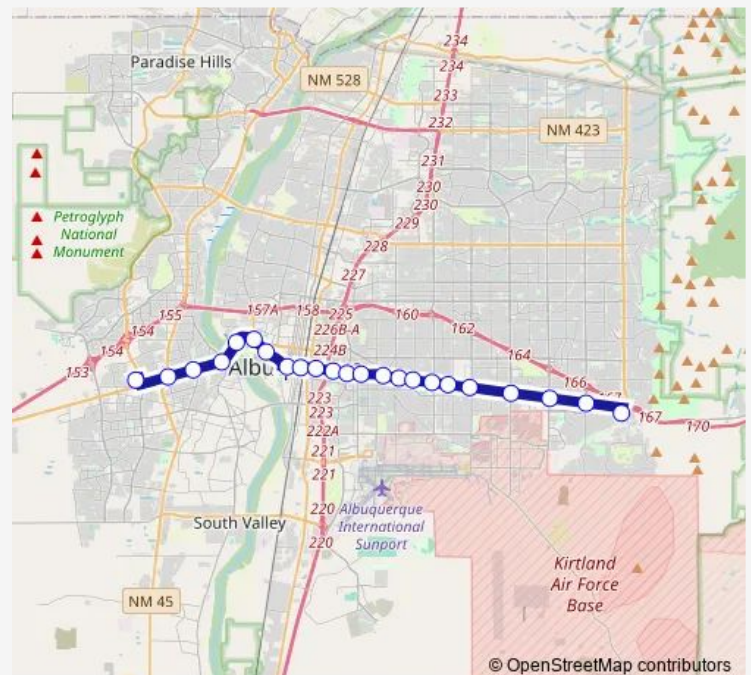

### Route schedule

Cutc Bay B — Tramway @ Wenonah (Art)

Monday	05:21-20:35
Tuesday	05:21-20:35
Wednesday	05:21-20:35
Thursday	05:21-20:35
Friday	05:21-20:35
Saturday	05:40-20:33
Sunday	06:17-19:14

### Route info

Direction: Cutc Bay B

Stops: 23

Trip Duration: 0 hour 51 min

777 — ART Green Line

Central @ Juan Tabo (Art)

Tramway @ Wenonah (Art)

## Direction

Tramway @ Wenonah (Art) — Cutc Bay B

23 stops

[Open route schedule](#)

Tramway @ Wenonah (Art)

Central @ Juan Tabo (Art)

Central @ Eubank (Art)

Central @ Wyoming (Art)