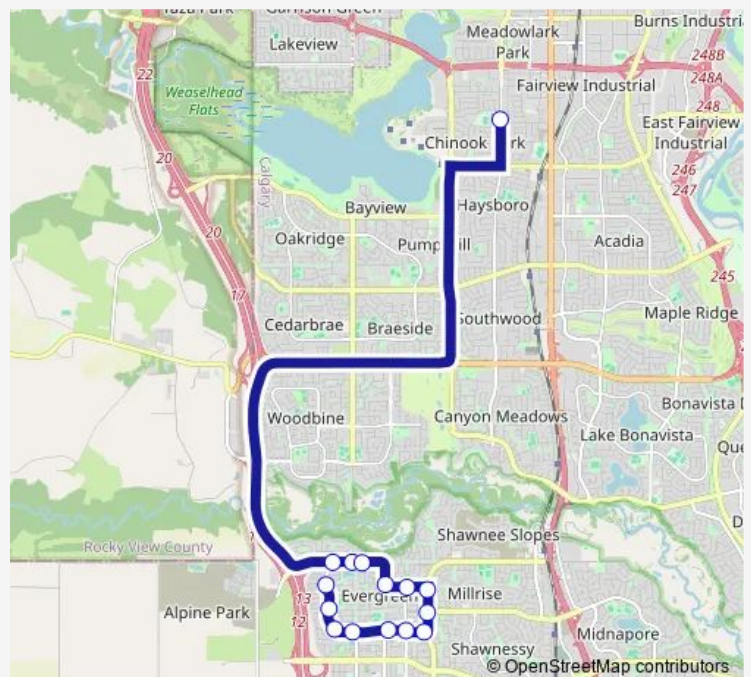

WB Everstone BV @ James Mckevitt RD Sw

NB Everstone DR @ Everstone BV Sw

WB Everridge DR @ Eversyde ST Sw

WB Everridge DR @ 24 St Sw

NB Everridge DR @ Evermeadow GA Sw

NB Everridge DR @ Evermeadow AV Sw

NB Everridge DR @ Everhollow RI Sw

Route schedule

SB Elbow DR @ 75 AV SW — NB Everridge DR @ Everhollow RI Sw

Monday 15:43

Tuesday 15:43

Wednesday 15:43

Thursday 15:43

Friday 14:11

Saturday —

Sunday —

Route info

Direction: SB Elbow DR @ 75 AV SW

Stops: 15

Trip Duration: 0 hour 40 min

777 — Wise Wood/Evergreen

Direction

EB Fish Creek BV @ Everridge DR Sw — NB Elbow DR @ 75 AV SW

15 stops

[Open route schedule](#)

EB Fish Creek BV @ Everridge DR Sw

EB Fish Creek BV @ 100m W. of 24 ST Sw

EB Fish Creek BV @ Everbrook DR SW

SB Fish Creek BV @ Everbrook DR Sw

EB Fish Creek BV @ Everstone DR Sw