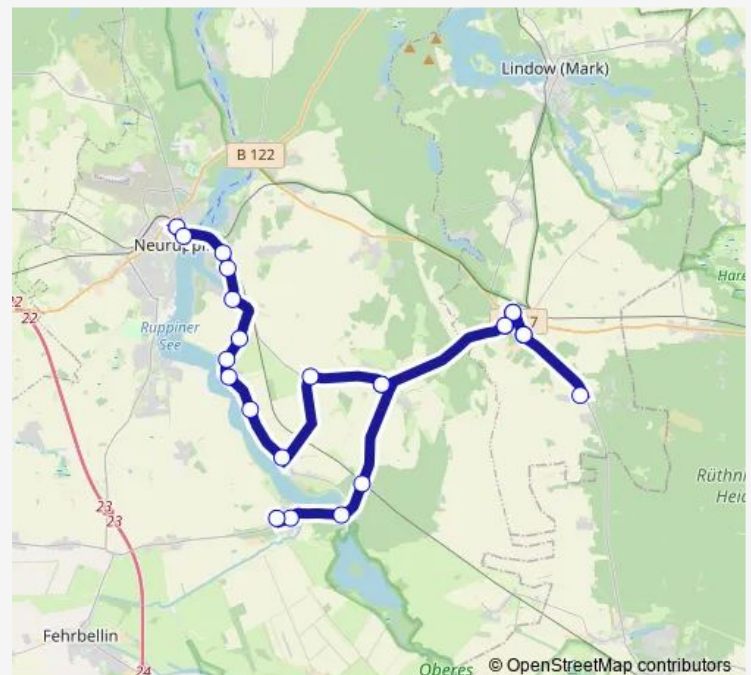

Lichtenberg (Opr)

Radensleben, Dorf

Wustrau-Radensleben, Bahnhof

Altfriesack

Wustrau, Hauptstr.

Wustrau, Schule

### Route schedule

Neuruppin, Rheinsberger Tor Bhf — Wustrau, Schule

Monday 14:20-18:35

Tuesday 14:20-18:35

Wednesday 14:20-18:35

Thursday 14:20-18:35

Friday 14:20-18:35

Saturday —

### Route info

Direction: Neuruppin, Rheinsberger Tor Bhf

Stops: 18

Trip Duration: 0 hour 37 min

777

BusMaps

## Direction

Wustrau, Schule — Neuruppin, Artur-Becker-Str.

18 stops

[Open route schedule](#)

Wustrau, Schule

Wustrau, Hauptstr.

Altfriesack

Wustrau-Radensleben, Bahnhof