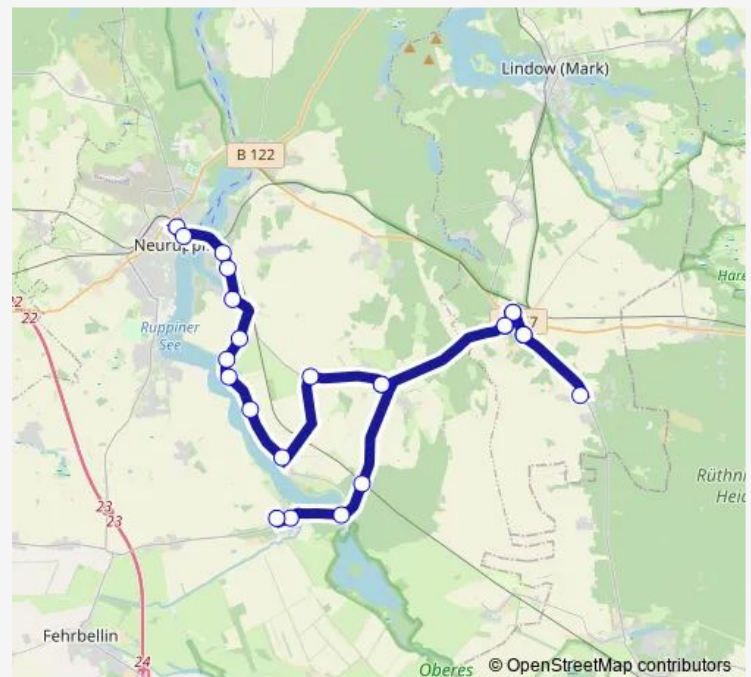

Seehof

Karwe (OPR), Ortsmitte

Lichtenberg (Opr)

Radensleben, Dorf

Wustrau-Radensleben, Bahnhof

Altfriesack

Wustrau, Hauptstr.

Wustrau, Schule

Route schedule

Neuruppin, Rheinsberger Tor Bhf — Wustrau, Schule

Monday 14:20-18:35

Tuesday 14:20-18:35

Wednesday 14:20-18:35

Thursday 14:20-18:35

Friday 14:20-18:35

Saturday —

Sunday —

Route info

Direction: Neuruppin, Rheinsberger Tor Bhf

Stops: 18

Trip Duration: 0 hour 37 min

777

BusMaps

Direction

Wustrau, Schule — Neuruppin, Artur-Becker-Str.

18 stops

[Open route schedule](#)

Wustrau, Schule

Wustrau, Hauptstr.

Altfriesack

Wustrau-Radensleben, Bahnhof

Radensleben, Dorf