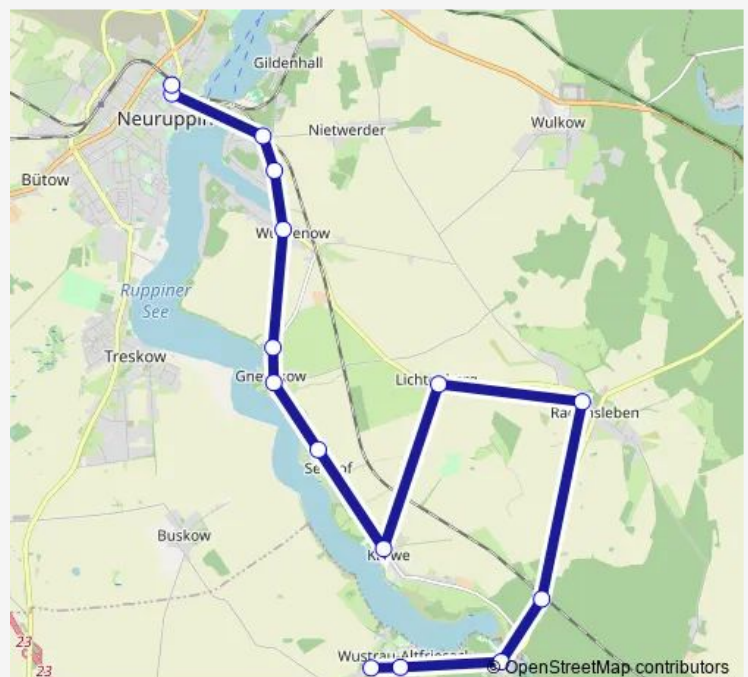

Karwe, Lange Str.

Radensleben, Dorf

Radensleben, Bahnhof

Altfriesack

Wustrau, Hauptstr.

Wustrau, Schule

Route schedule

Neuruppin, Rhbrg. Tor Bhf — Wustrau, Schule

Monday 12:34-14:30

Tuesday 12:34

Wednesday 12:34

Thursday 12:34

Friday 12:34-14:30

Saturday —

Sunday —

Route info

Direction: Neuruppin, Rhbrg. Tor Bhf

Stops: 16

Trip Duration: 0 hour 31 min

777

BusMaps

Direction

Wustrau, Schule — Neuruppin, Rhbrg. Tor Bhf

15 stops

[Open route schedule](#)

Wustrau, Schule

Wustrau, Hauptstr.

Altfriesack

Radensleben, Bahnhof

Radensleben, Dorf

Lichtenberg

Karwe, Ortsmitte