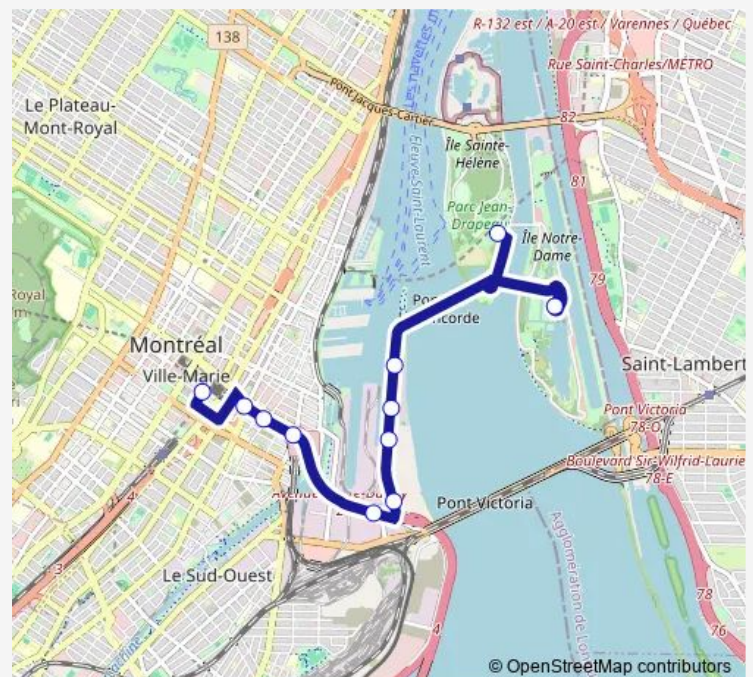

### Direction

Station Bonaventure (Gauchetière / Mansfield) — Station Jean-Drapeau

11 stops

[Open route schedule](#)

Station Bonaventure (Gauchetière / Mansfield)

Robert-Bourassa / Notre-Dame

Robert-Bourassa / William

### Route schedule

Station Bonaventure (Gauchetière / Mansfield) — Station Jean-Drapeau

Monday	05:08-00:32 <sup>+1</sup>
Tuesday	05:08-00:32 <sup>+1</sup>
Wednesday	05:04-00:54 <sup>+1</sup>
Thursday	05:04-00:54 <sup>+1</sup>
Friday	05:08-00:32 <sup>+1</sup>
Saturday	05:04-01:02 <sup>+1</sup>
Sunday	05:04-00:54 <sup>+1</sup>

### Route info

Direction: Station Bonaventure (Gauchetière / Mansfield)

Stops: 11

Trip Duration: 0 hour 21 min

## Direction

Station Jean-Drapeau — Station Bonaventure  
(Gauchetière / Mansfield)

10 stops

[Open route schedule](#)

Station Jean-Drapeau

Casino de Montréal

Pierre-Dupuy / de la Concorde

Pierre-Dupuy / Habitat 67