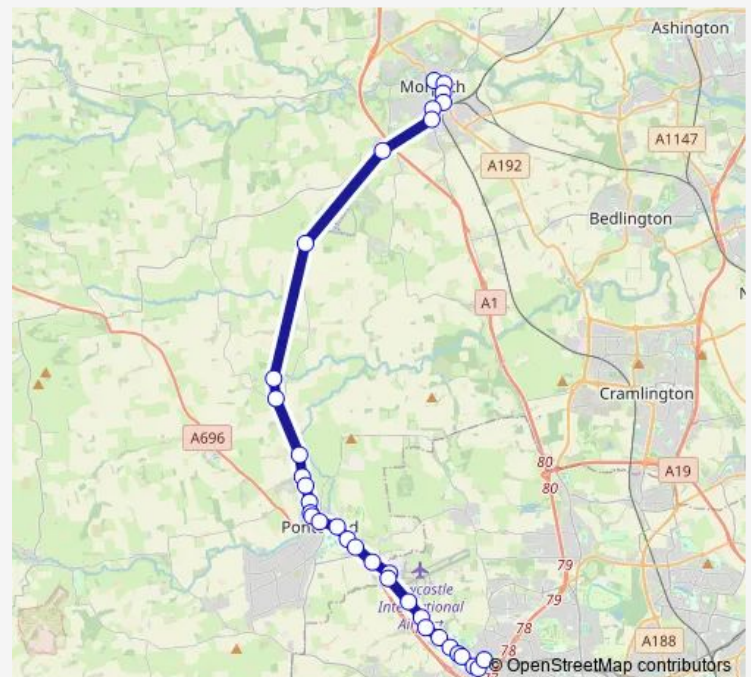

Thursday 04:17

Friday 04:17

Saturday 04:17

Sunday —

Route info

Direction: Dark Lane

Stops: 32

Trip Duration: 0 hour 44 min

Kenton Bank Foot

Tudor Way - Lydford Court

Tudor Way-Petherton Court

Brunton Lane - Kingston Park Shops

Direction

Brunton Lane - Kingston Park Shops — Bus Station

31 stops

[Open route schedule](#)