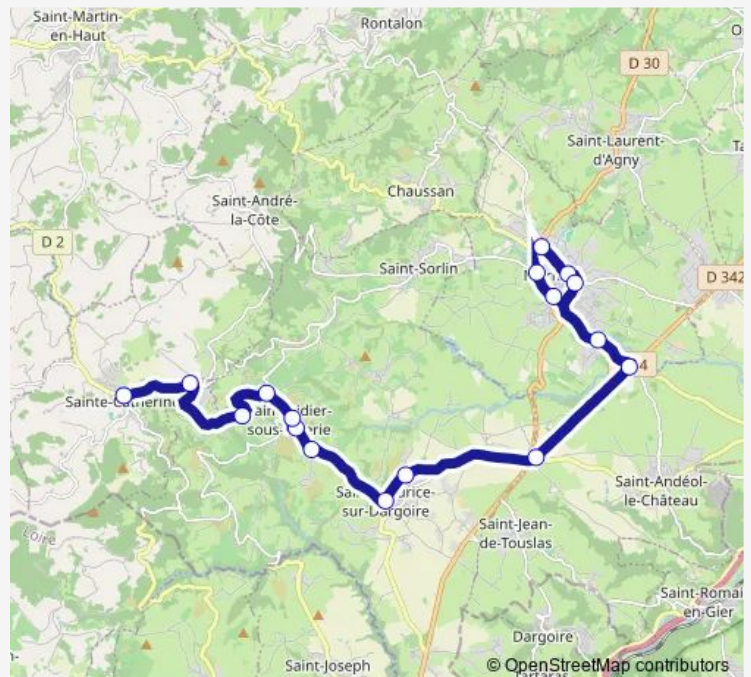

Mornant - College Ronsard

Mornant - LA Paviere

Mornant - Pont Rompu

Mornant - Bellevue

Chabaniere - ST Maurice LA Roche

Chabaniere - ST Maurice LE Bourg

Chabaniere - ST Didier LE Peu

Chabaniere - ST Didier LA Saulee

Chabaniere - ST Didier Place DU Commerce

Chabaniere - ST Didier LE Plat Rd2

Chabaniere - ST Didier Route DU Manelier

STE-Catherine - LES Farges

STE-Catherine - LE Bourg

Route schedule

Mornant - Clos Fournereau — STE-Catherine - LE Bourg

Monday 16:36-17:36

Tuesday 16:36-17:36

Wednesday 11:35-12:36

Thursday 16:36-17:36

Friday 16:36-17:36

Saturday —

Sunday —

Route info

Direction: Mornant - Clos Fournereau

Stops: 17

Trip Duration: 0 hour 38 min

Direction

STE-Catherine - LE Bourg — Mornant - Clos Fournereau

17 stops

[Open route schedule](#)

STE-Catherine - LE Bourg