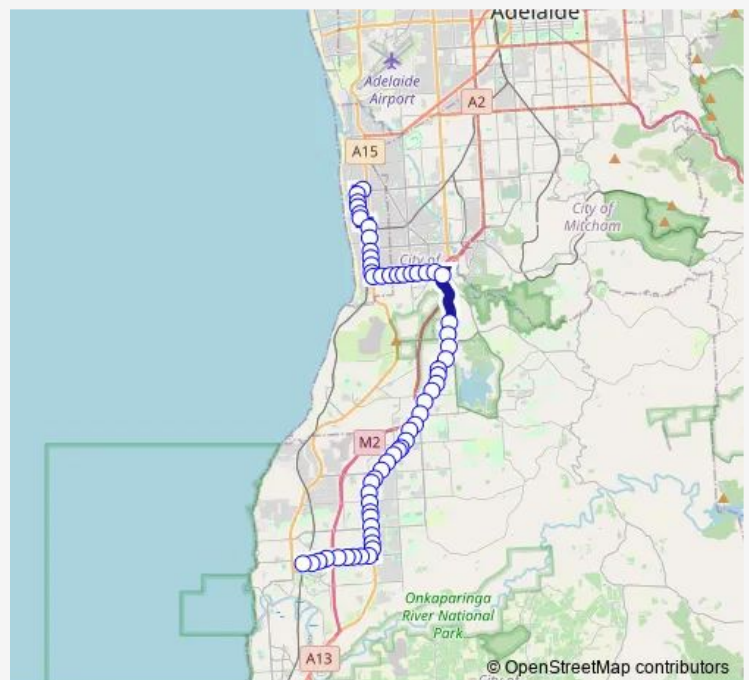

Stop 39B Seacombe Rd - North side

Stop 38 Seacombe Rd - North side

Stop 37 Seacombe Rd - North side

Stop 36 Seacombe Rd - North side

Stop 35 Seacombe Rd - North side

Stop 34 Seacombe Rd - North side

Stop 33 Seacombe Rd - North side

Route schedule

Stop School Sacred Heart Senior College Whyte St / Fairfield Ave — Zone A Noarlunga Centre Interchange - West side

Monday 15:43

Tuesday 14:40-15:43

Wednesday 15:43

Thursday 15:43

Friday 15:43

Saturday —

Sunday —

Route info

Direction: Stop School Sacred Heart Senior College Whyte St / Fairfield Ave

Stops: 59

Trip Duration: 0 hour 48 min

Stop 32 Seacombe Rd - North side

Stop 31 Seacombe Rd - North side

Stop 30A Main South Rd - South East side

Stop 31 Main South Rd - South East side

Stop 32 Main South Rd - East side

Stop 33 Main South Rd - East side

Stop 34 Main South Rd - East side

Stop 35 Main South Rd - East side