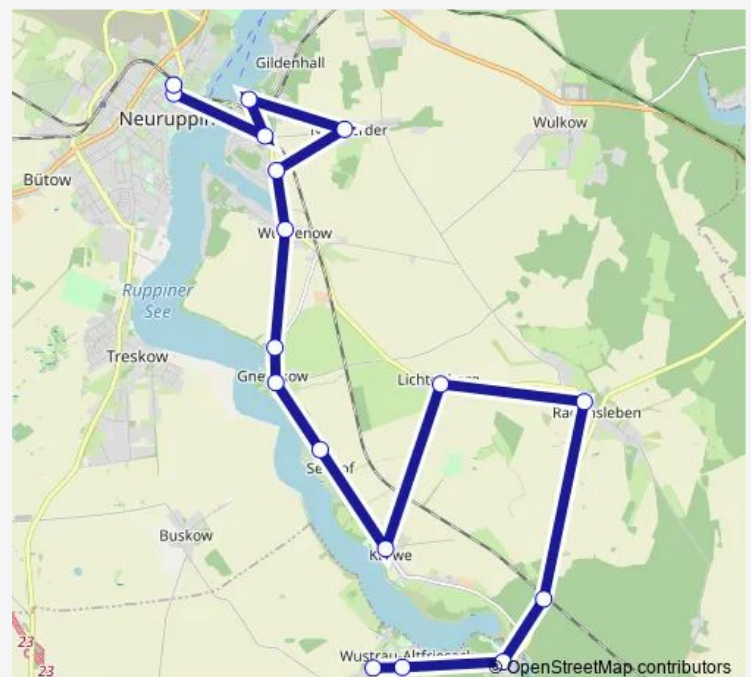

Bus 777

[Go to website](#)

Direction

Wustrau, Schule — Neuruppin, Rhbrg. Tor Bhf

17 stops

[Open route schedule](#)

Wustrau, Schule

Wustrau, Hauptstr.

Wuthenow

Neuruppin, Wuthenower Landstr.

Nietwerder, Ortsmitte

Neuruppin, Gildenhall Schule

Neuruppin, Potsdamer Platz

Neuruppin, Steinstr.

Neuruppin, Rhbrg. Tor Bhf

Route schedule

Wustrau, Schule — Neuruppin, Rhbrg. Tor Bhf

Monday 06:37

Tuesday 06:37

Wednesday 06:37

Thursday 06:37

Friday 06:37

Saturday —

Sunday —

Route info

Direction: Wustrau, Schule

Stops: 17

Trip Duration: 0 hour 41 min

777 Bus time schedules and route maps are available in an offline PDF at busmaps.com. Use the busmaps.com website to see live bus times, train schedule or subway schedule, and step-by-step directions for all public transit in Neuruppin