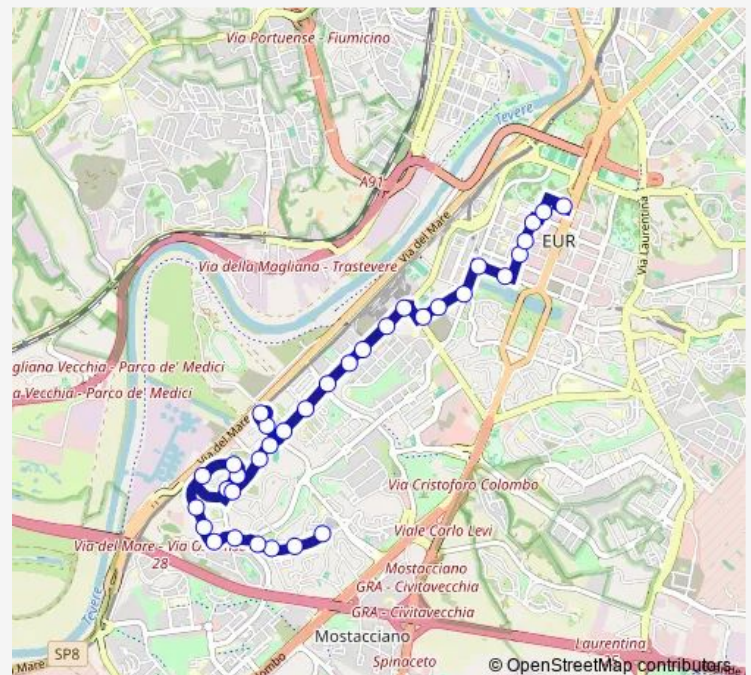

Oceano Indiano/Suez

### Route schedule

Beata Vergine Del Carmelo — Agricoltura

Monday 05:30-23:45

Tuesday 05:30-23:45

Wednesday 05:30-23:45

Thursday 05:30-23:45

Friday 05:30-23:45

Saturday 05:30-23:45

### Route info

Direction: Beata Vergine Del Carmelo

Stops: 34

Trip Duration: 0 hour 37 min

777

BusMaps

Oceano Indiano/Fosso Vallerano

Oceano Indiano/Fosso Cecchignola