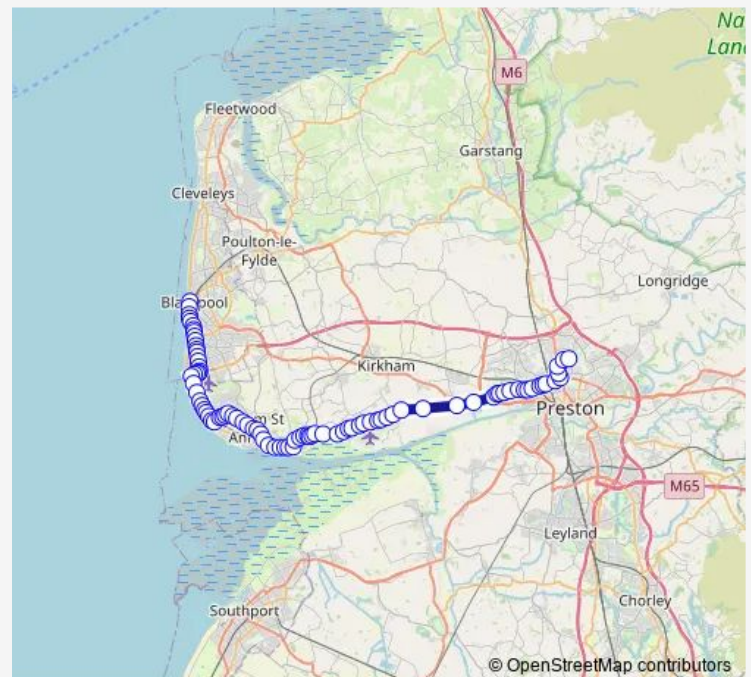

Thursday 07:15

Friday 07:15

Saturday —

Sunday —

Route info

Direction: Market Street

Stops: 89

Trip Duration: 1 hour 28 min

■ 68C — Preston - Blackpool

Clifton Drive North

Thursby Home

Kilgrimol Gardens

Norwood Road

Cavendish Road

St Leonards Road West

Beach Road