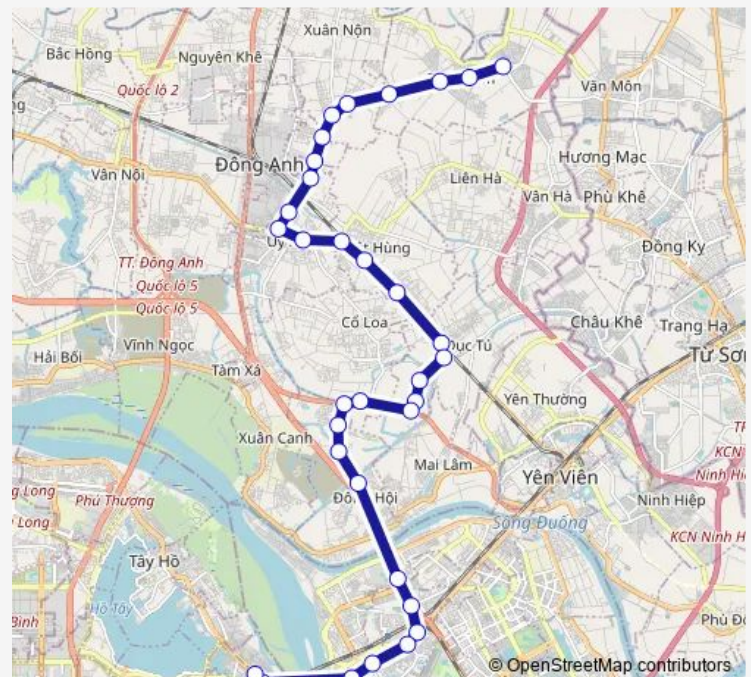

STOP_65_1_S19

STOP_65_1_S20

STOP_65_1_S21

Route schedule

STOP_65_2_S33 — Stop_47a_2_S18

Monday 06:30-19:35

Tuesday 06:30-19:35

Wednesday 06:30-19:35

Thursday 06:30-19:35

Friday 06:30-19:35

Saturday 06:30-19:35

Sunday 06:30-19:35

Route info

Direction: STOP_65_2_S33

Stops: 33

Trip Duration: 1 hour 15 min

Route_65_1

BusMaps

STOP_65_1_S22

STOP_65_1_S23

STOP_65_1_S24

STOP_65_1_S25

STOP_59_2_S15

STOP_59_2_S16