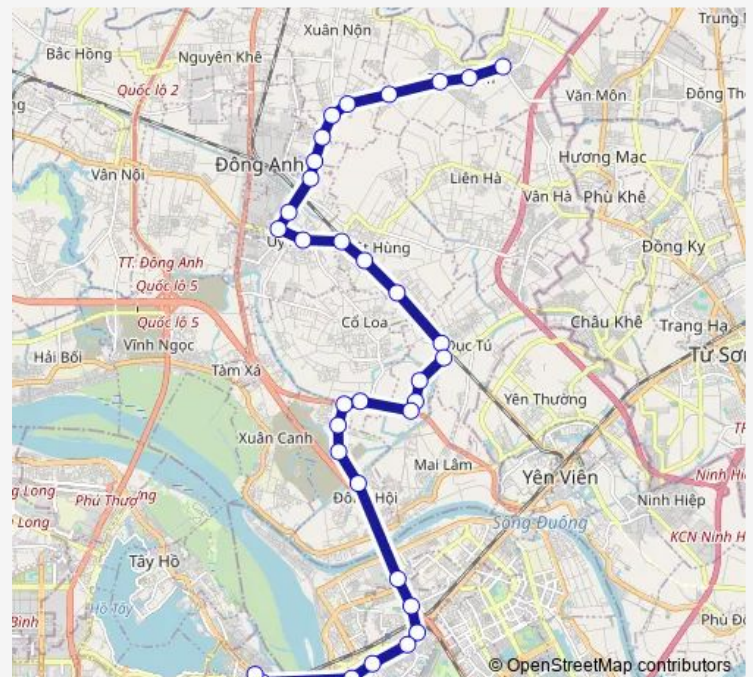

Stop_65_1_S19

Stop_15_1_S12

Stop_15_1_S13

Route schedule

Stop_65_2_S33 — Stop_100_2_S26

Monday 06:30-19:35

Tuesday 06:30-19:35

Wednesday 06:30-19:35

Thursday 06:30-19:35

Friday 06:30-19:35

Saturday 06:30-19:35

Sunday 06:30-19:35

Route info

Direction: Stop_65_2_S33

Stops: 33

Trip Duration: 1 hour 15 min

Route_65_1

Stop_65_1_S22

Stop_65_1_S23

Stop_65_1_S24

Stop_65_1_S25

Stop_59_2_S15

Stop_59_2_S16

Stop_10a_2_S18