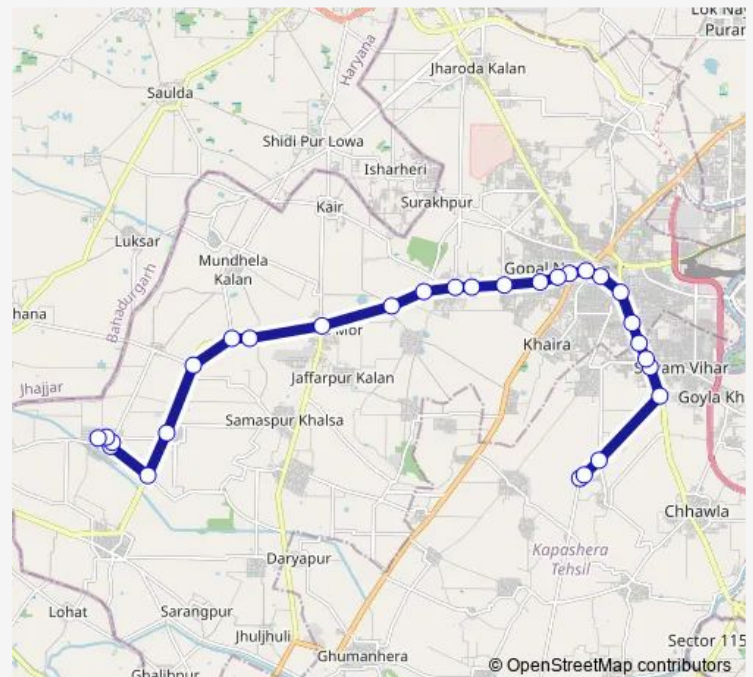

### Route schedule

Rewla Khanpur Depot — Issapur Village Temple

Monday 04:11-07:35

Tuesday 04:11-07:35

Wednesday 04:11-07:35

Thursday 04:11-07:35

Friday 04:11-07:35

Saturday 04:11-07:35

Sunday 04:11-07:35

### Route info

Direction: Rewla Khanpur Depot

Stops: 29

Trip Duration: 1 hour 18 min

822stlup

BusMaps

Mundhela Crossing (Dhansa Road)

Bakkar Garh Crossing