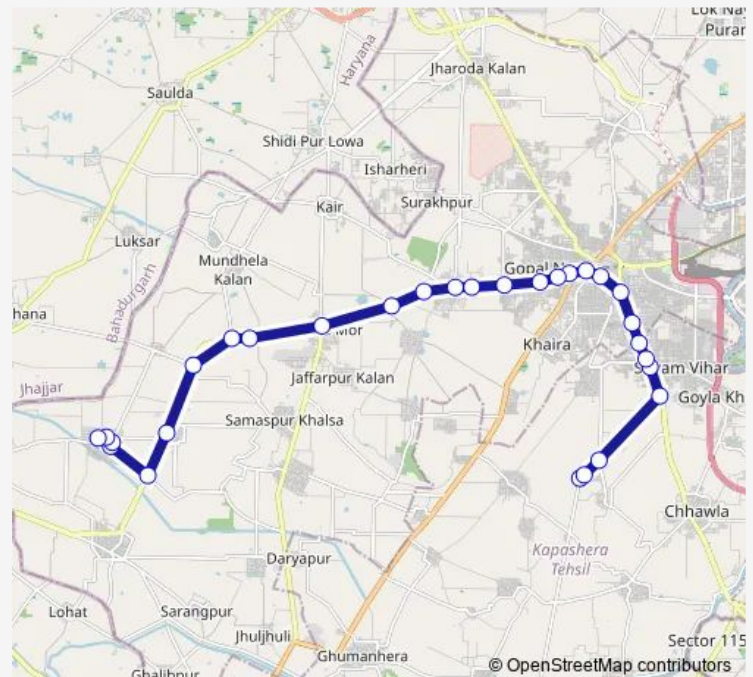

Surehra Crossing

Rawta Crossing (Dhansa Road)

Mata Daan Kaur School

Route schedule

Rewla Khanpur Depot — Issapur Village Temple

Monday 04:11-07:35

Tuesday 04:11-07:35

Wednesday 04:11-07:35

Thursday 04:11-07:35

Friday 04:11-07:35

Saturday 04:11-07:35

Sunday 04:11-07:35

Route info

Direction: Rewla Khanpur Depot

Stops: 29

Trip Duration: 1 hour 18 min