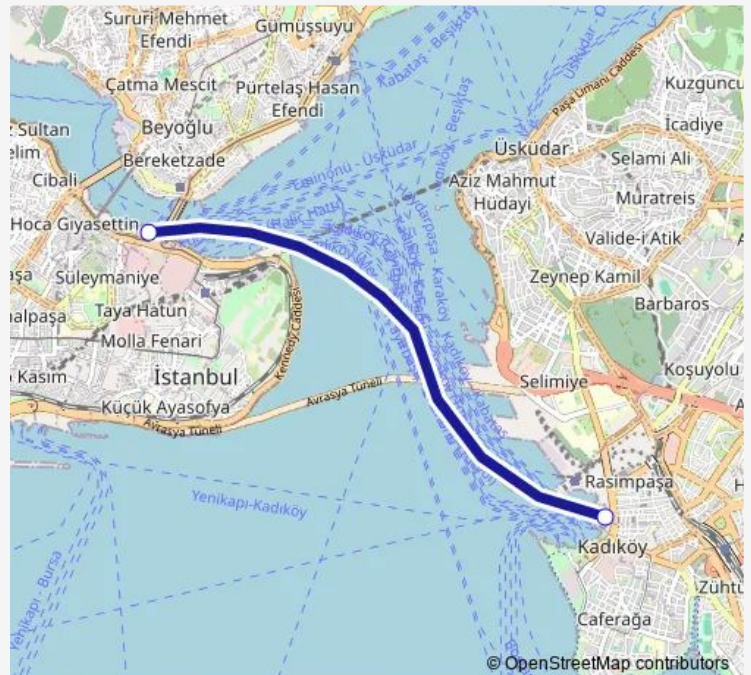

Eminönü Turyol — Kadıköy2(Çayırbaşı)Turyol

Monday	07:10-21:30
Tuesday	07:10-21:30
Wednesday	07:10-21:30
Thursday	07:10-21:30
Friday	07:10-21:30
Saturday	07:10-21:30
Sunday	08:00-21:30

**Route info**

Direction: Eminönü Turyol

Stops: 2

Trip Duration: 0 hour 30 min

■ EMN\_KDK2 — Eminönü - Kadıköy2 (Çayırbaşı)

**BusMaps**