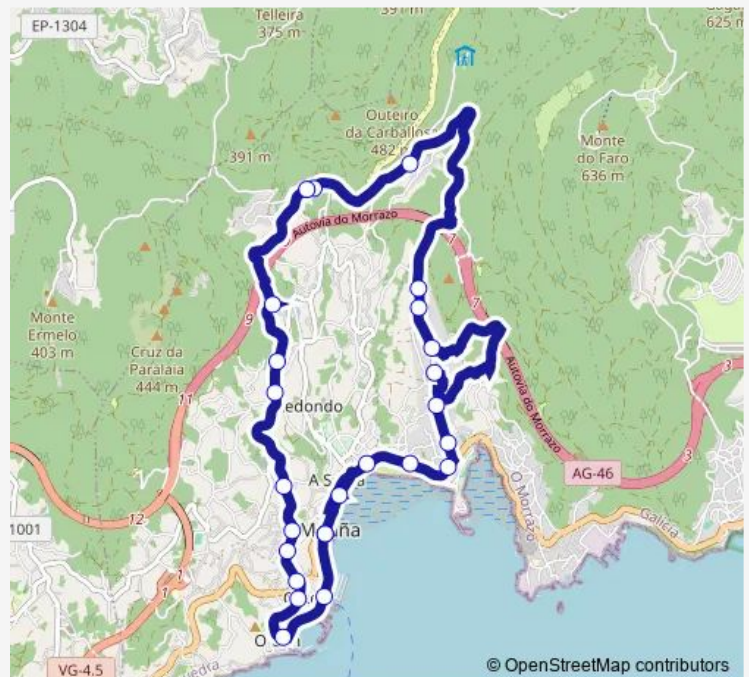

### Route schedule

Moaña Praza — Moaña Praza

Monday 12:00

Tuesday 12:00

Wednesday 12:00

Thursday 12:00

Friday 12:00

Saturday 12:00

### Route info

Direction: Moaña Praza

Stops: 25

Trip Duration: 0 hour 30 min

XG625024 — Moaña Praza-Couso-Moaña Praza

Xunqueira

Seara

Casa do Mar