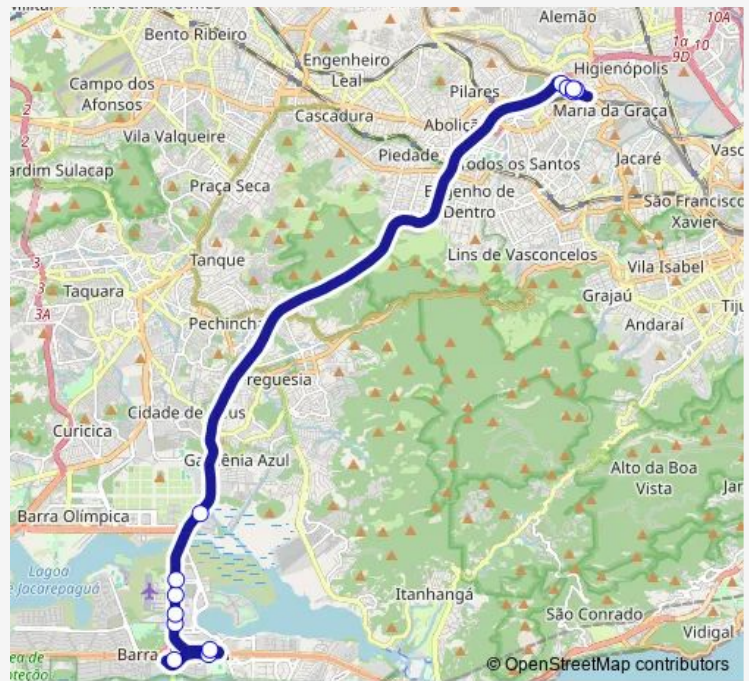

Hospital Maternidade Leila Diniz

Barrashopping - Lagoa

Barrashopping - Américas

Terminal Alvorada : Plataforma D16

Route schedule

Ponto Final: Del Castilho : Linhas para Zona Oeste —  
Terminal Alvorada : Plataforma D16

Monday	00:00
Tuesday	00:00
Wednesday	00:00
Thursday	00:00
Friday	00:00
Saturday	00:00
Sunday	—

Route info

Direction: Ponto Final: Del Castilho : Linhas para Zona Oeste

Stops: 13

Trip Duration: 0 hour 25 min

Metrô Del Castilho / Shopping Nova América

Ponto Final: Del Castilho : Linhas para Zona Oeste

## Route info

Direction: Terminal Alvorada : Plataforma D16

Stops: 13

Trip Duration: 0 hour 28 min

614 Bus time schedules and route maps are available in an offline PDF at [busmaps.com](https://busmaps.com). Use the [busmaps.com](https://busmaps.com) website to see live bus times, train schedule or subway schedule, and step-by-step directions for all public transit in Barra da Tijuca