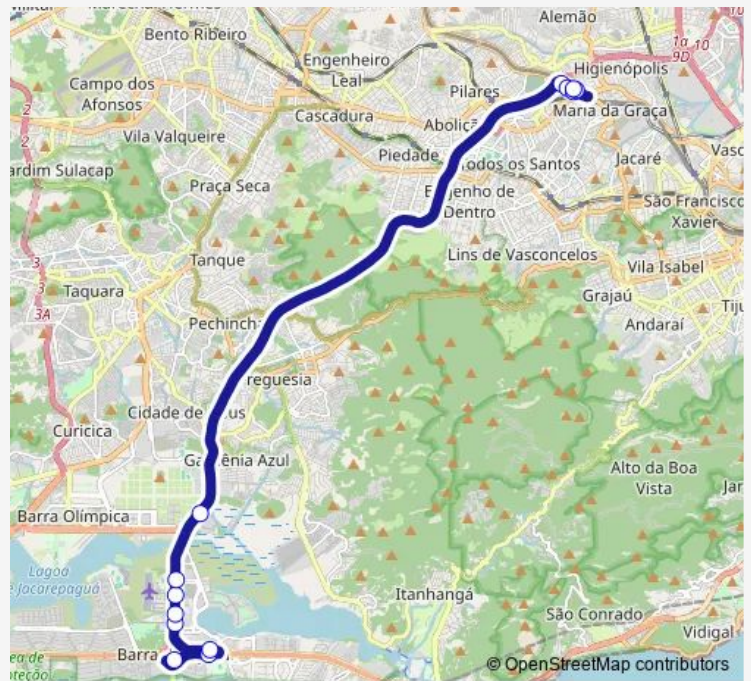

Isabel Domingues

Vila Pan-Americana

Shopping Aerotown

Aeroporto de Jacarepaguá

Estação Aeroporto de Jacarepaguá

Subprefeitura da Barra

Mercado do Produtor

Hospital Municipal Lourenço Jorge

Hospital Maternidade Leila Diniz

Barrashopping - Lagoa

Barrashopping - Américas

Terminal Alvorada : Plataforma D16

Route schedule

Ponto Final: Del Castilho : Linhas para Zona Oeste —
Terminal Alvorada : Plataforma D16

Monday	00:00
Tuesday	00:00
Wednesday	00:00
Thursday	00:00
Friday	00:00
Saturday	00:00
Sunday	—

Route info

Direction: Ponto Final: Del Castilho : Linhas para Zona Oeste

Stops: 13

Trip Duration: 0 hour 33 min

Monday	00:00
Tuesday	00:00
Wednesday	00:00
Thursday	00:00
Friday	00:00
Saturday	00:00
Sunday	—

Route info

Direction: Terminal Alvorada : Plataforma D16

Stops: 13

Trip Duration: 0 hour 27 min

614 Bus time schedules and route maps are available in an offline PDF at busmaps.com. Use the busmaps.com website to see live bus times, train schedule or subway schedule, and step-by-step directions for all public transit in Barra da Tijuca