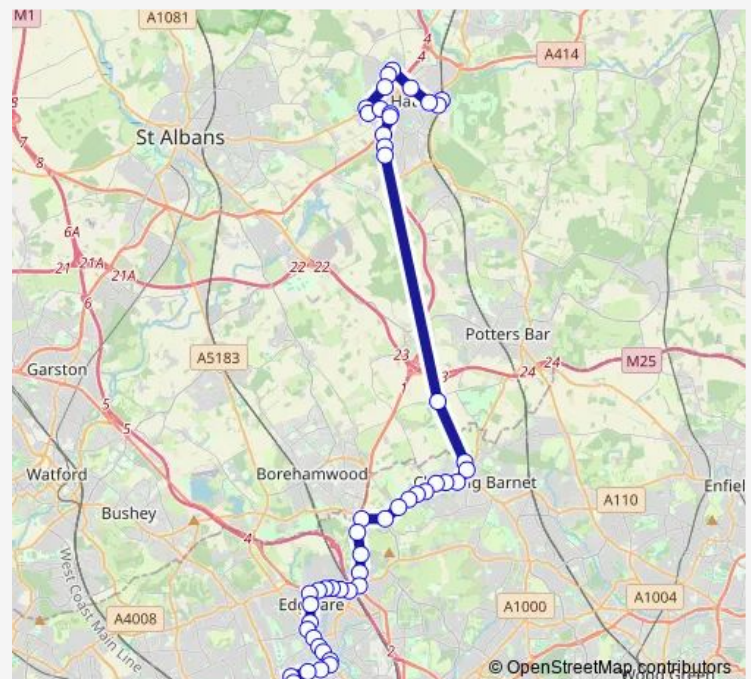

Thursday —

Friday —

Saturday 08:00-18:00

Sunday —

Route info

Direction: Hatfield Railway Station

Stops: 51

Trip Duration: 1 hour 12 min

The Grove (HA8)

Broadfields Avenue

Edgwarebury Lane / Edgware Way

Edgwarebury Gardens

Manor Park Crescent

Whitchurch Lane

Deansbrook Road

Edgware Community Hospital