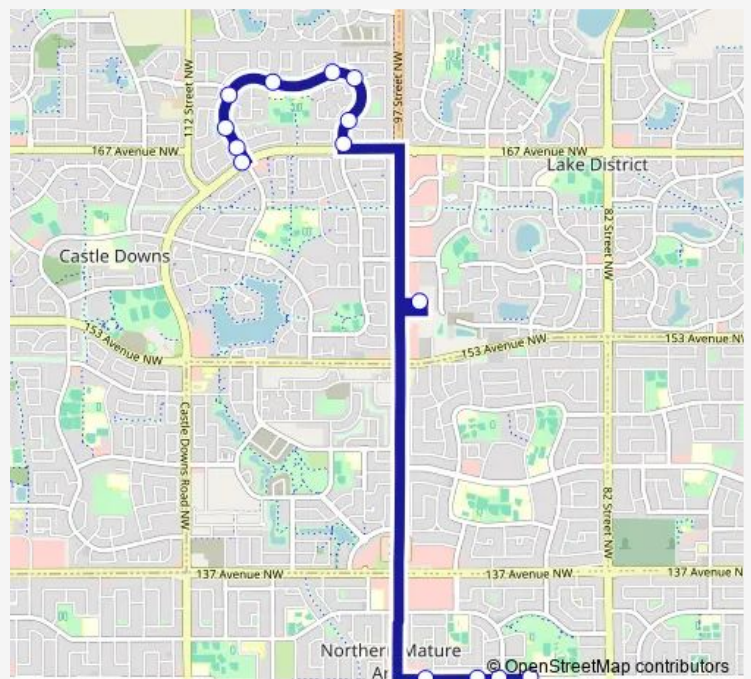

91 Street & 132 Avenue

95 Street & 132 Avenue

Eaux Claires Transit Centre Bay K

100 Street & Castle Downs Road

100 Street & 169 Avenue

100 Street & 171a Avenue

102 Street & 172 Avenue

106 Street & 172 Avenue

109 Street & 171 Avenue

109 Street & 168a Avenue

109 Street & 168 Avenue

109 Street & Castle Downs Road

Route schedule

88 Street & 132 Avenue — 109 Street & Castle Downs Road

Monday 15:25

Tuesday 15:25

Wednesday 15:25

Thursday 14:25

Friday 15:25

Saturday —

Sunday —

Route info

Direction: 88 Street & 132 Avenue

Stops: 14

Trip Duration: 0 hour 30 min

Direction

109 Street & Castle Downs Road — 88 Street & 132 Avenue

13 stops

[Open route schedule](#)

109 Street & Castle Downs Road

109 Street & 168 Avenue

109 Street & 168a Avenue