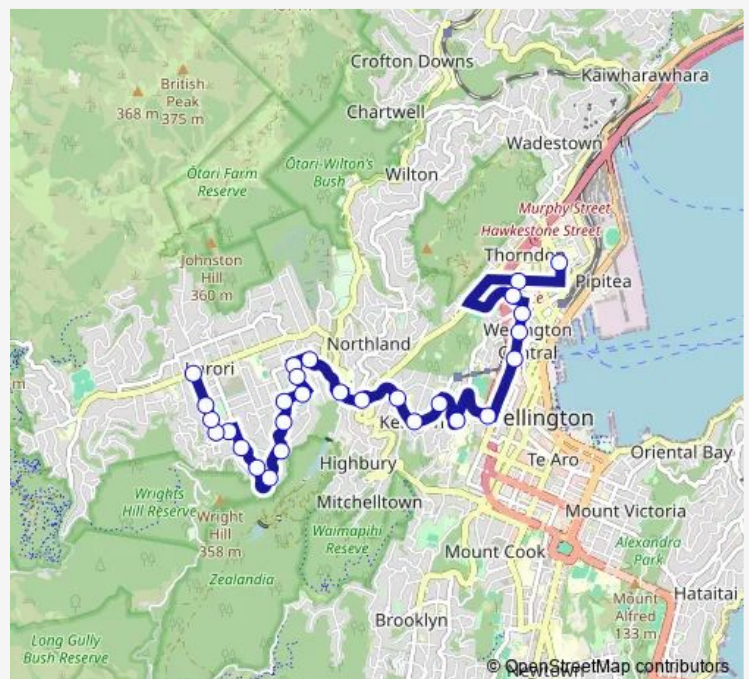

Karori Tunnel - Stop B

Zealandia - Birdwood Street

Birdwood Street opposite Braithwaite Street

Messines Road at Braithwaite Street (near 1)

Messines Road (near 15)

Plymouth Street (near 3)

Duthie Street at Plymouth Street

Duthie Street at Hurman Street (near 71)

Croydon Street at Versailles Street

Route schedule

Murphy Street - Wellington Girls' College — Karori Mall -
Beauchamp Street (school stop)

Monday	15:27
Tuesday	15:27
Wednesday	15:27
Thursday	15:27
Friday	15:27
Saturday	—
Sunday	—

Route info

Direction: Murphy Street - Wellington Girls' College

Stops: 28

Trip Duration: 0 hour 29 min

614 — Wellington Girls' & St Mary's Colleges - Kelburn - Karori (Wrights Hill) **BusMaps**

Croydon Street (near 49)

Campbell Street (near 136)

Campbell Street (near 106)

Verviers Street at Kano Street (near 39)

Beauchamp Street (near 76)

Beauchamp Street (near 60)

Beauchamp Street at Dasent Street

Karori Mall - Beauchamp Street (school stop)