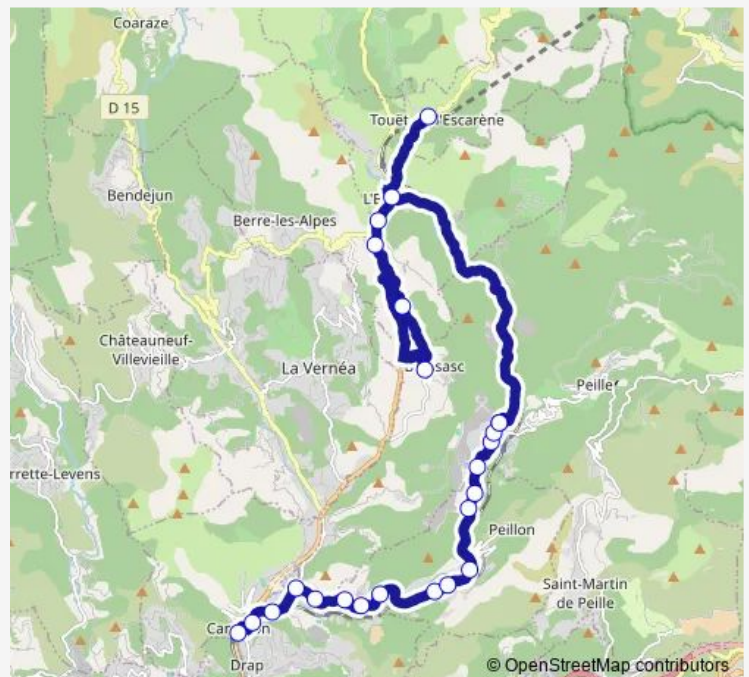

Village

La Blancarde

Col de Nice

Route schedule

Cantaron/Drap - Gare Sncf — Place

Monday 09:30-15:30

Tuesday 09:30-15:30

Wednesday 09:30-15:30

Thursday 09:30-15:30

Friday 09:30-15:30

Saturday —

Sunday —

Route info

Direction: Cantaron/Drap - Gare Sncf

Stops: 24

Trip Duration: 0 hour 41 min

614 — 614 _ Touet Escarene/Drap-Cantaron

Pissandrus

L Escarene

Place

Direction

Place — Cantaron/Drap - Gare Sncf

24 stops

[Open route schedule](#)

Route schedule

Place — Cantaron/Drap - Gare Sncf

Monday 08:30-17:15

Tuesday 08:30-17:15

Wednesday 08:30-17:15

Thursday 08:30-17:15

Friday 08:30-17:15

Saturday —