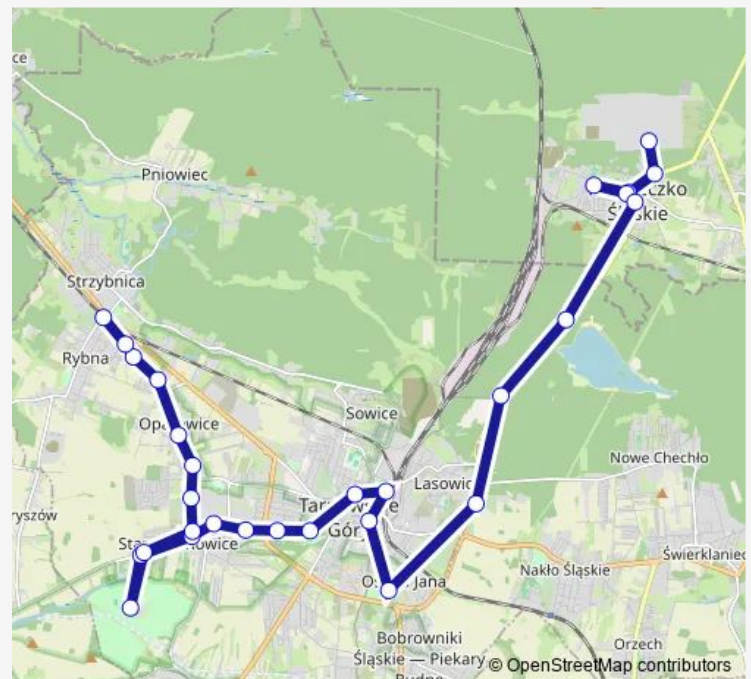

Saturday —

Sunday —

Route info

Direction: Rybna Lotników

Stops: 25

Trip Duration: 0 hour 54 min

Lasowice Zalew [nż]

Miasteczko Śląskie Rynek

Miasteczko Śląskie Droga do Huty [nż]

Miasteczko Śląskie Huta

Direction

Rybna Lotników — Miasteczko Śląskie Huta

28 stops

[Open route schedule](#)

Rybna Lotników

Rybna Starowapienna

Stops: 26

Trip Duration: 0 hour 43 min

614 Bus time schedules and route maps are available in an offline PDF at busmaps.com. Use the busmaps.com website to see live bus times, train schedule or subway schedule, and step-by-step directions for all public transit in Tarnowskie Gory