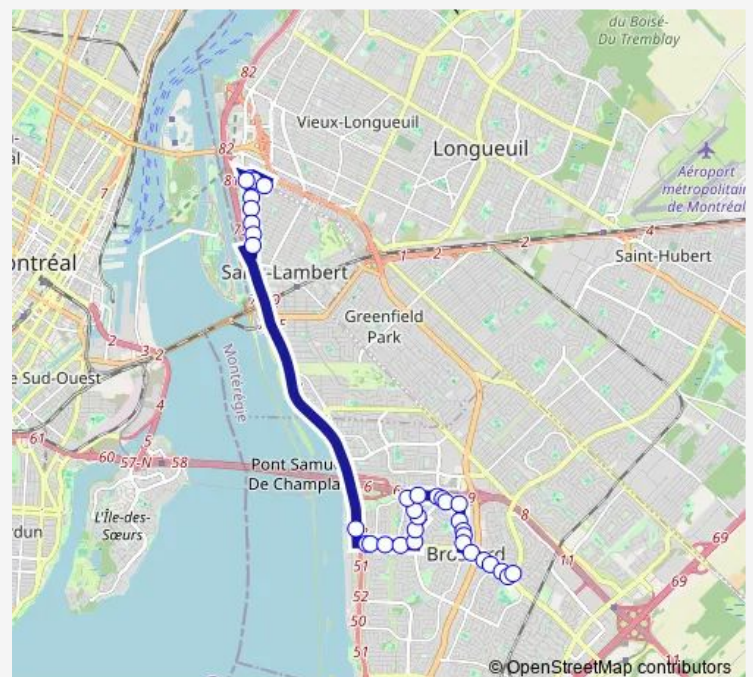

Direction

ch. Tiffin / de la Providence — Milan / Mirabeau

34 stops

[Open route schedule](#)

ch. Tiffin / de la Providence

ch. Tiffin / de la Providence

ch. Tiffin / Robitaille

Riverside / ch. Tiffin

Riverside / de Brixton

Riverside / de Sanford

Riverside / Walnut

Riverside / Pine

Riverside / Mercille

7680 Marie-Victorin

1205 de Rome

de Rome / Stravinski

Tisserand / Pelletier

Route schedule

ch. Tiffin / de la Providence — Milan / Mirabeau

Monday 16:40

Tuesday 16:40

Wednesday 16:40

Thursday 16:40

Friday 16:40

Saturday —

Sunday —

Route info

Direction: ch. Tiffin / de la Providence

Stops: 34

Trip Duration: 0 hour 41 min

614 — Écoles privées / Collège Champlain

Tisserand / Toulon