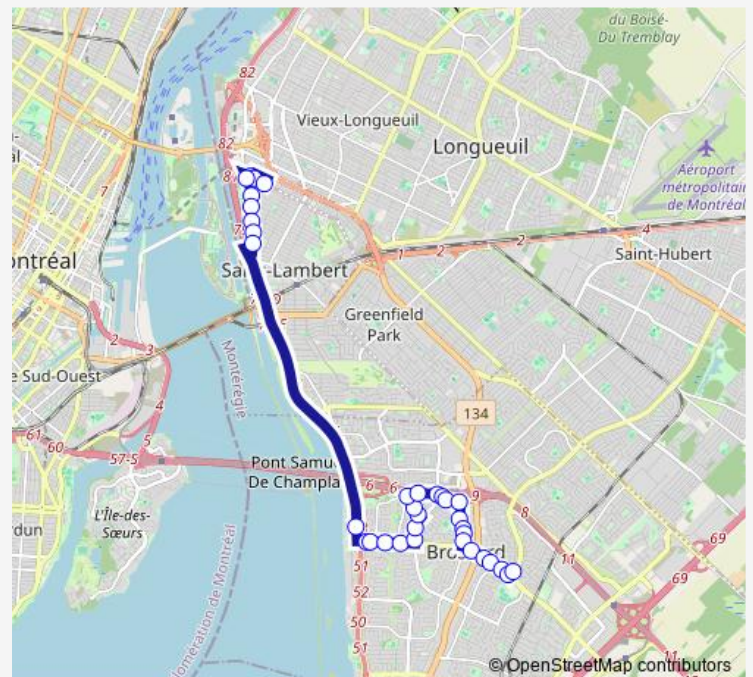

Direction

ch. Tiffin / de la Providence — Milan / Mirabeau

34 stops

[Open route schedule](#)

ch. Tiffin / de la Providence

ch. Tiffin / de la Providence

ch. Tiffin / Robitaille

Riverside / ch. Tiffin

Tisserand / Pelletier

Route schedule

ch. Tiffin / de la Providence — Milan / Mirabeau

Monday 16:40

Tuesday 16:40

Wednesday 16:40

Thursday 16:40

Friday 16:40

Saturday —

Sunday —

Route info

Direction: ch. Tiffin / de la Providence

Stops: 34

Trip Duration: 0 hour 41 min

614 — Écoles privées / Collège Champlain

Tisserand / Toulon