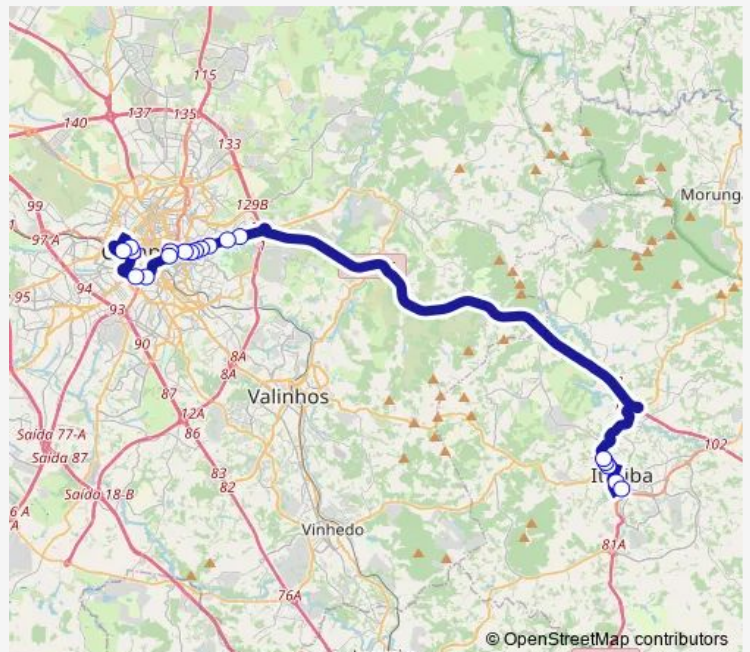

Rua Cel. Quirino 159 - Conceicao Campinas - SP 13025-003 Brasil

Route schedule

Terminal Rodoviario Elias Baptista Alves - Vila Santa Clara Itatiba - SP 13256-024 Brasil — Terminal Multimodal Ramos de Azevedo - R. Dr. Pereira Lima s/n - Vila Industrial (Campinas) Campinas - SP 13070-000 Brasil

Monday	06:00-17:15
Tuesday	06:00-17:15
Wednesday	06:00-17:15
Thursday	06:00-17:15
Friday	06:00-17:15
Saturday	06:00-17:15
Sunday	08:00-17:15

Route info

Direction: Terminal Rodoviario Elias Baptista Alves - Vila Santa Clara Itatiba - SP 13256-024 Brasil

Stops: 19

Trip Duration: 0 hour 55 min

Via Expressa Waldemar Paschoal - Conceicao Campinas
- SP 13015-215 Brasil

Via Expressa Waldemar Paschoal 3 - Centro Campinas -
SP 13015-215 Brasil

Av. Pref. Faria Lima 170

Stops: 17

Trip Duration: 0 hour 50 min

Av. Mal. Deodoro - Centro Itatiba - SP 13250-370 Brasil

Terminal Rodoviario Elias Baptista Alves - Vila Santa Clara
Itatiba - SP 13256-024 Brasil

614 Bus time schedules and route maps are available in an offline PDF at busmaps.com. Use the busmaps.com website to see live bus times, train schedule or subway schedule, and step-by-step directions for all public transit in Vinhedo