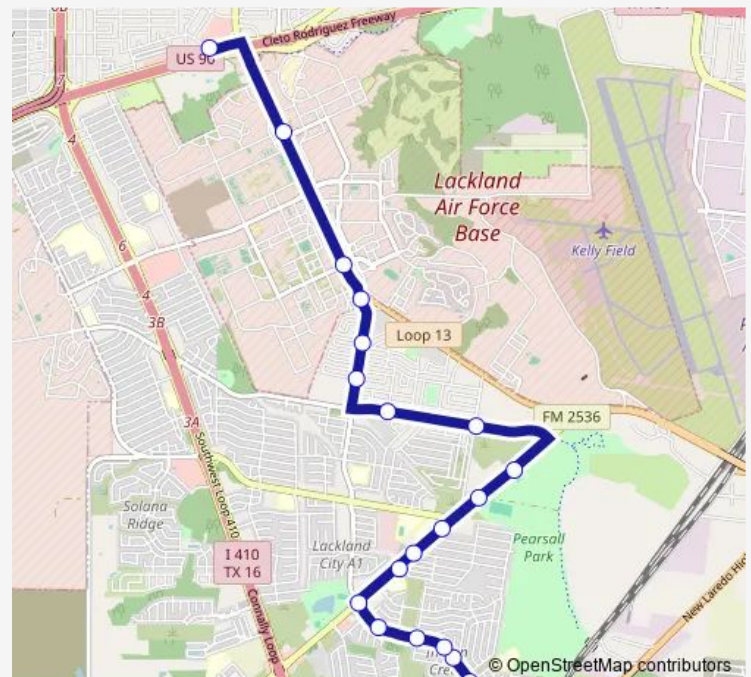

Tuesday 05:25-23:03

Wednesday 05:25-23:03

Thursday 05:25-23:03

Friday 05:25-23:03

Saturday 05:25-23:03

Sunday 06:25-23:03

Route info

Direction: KEL-LAC Transit Center

Stops: 26

Trip Duration: 0 hour 18 min

614 — Hidden Cove / Kel-Lac

Five Palms Opposite Gray Buffalo

Five Palms & Port Victoria

Port Victoria & Lighthouse Cove

Port Victoria Between Castle Cove A

Port Victoria & Trading Post

Direction

Port Victoria & Trading Post — KEL-LAC Transit Center

20 stops

[Open route schedule](#)

Port Victoria & Trading Post

Trading Post & Five Palms

Five Palms & Sweet Maiden

Five Palms & Grey Wolf

Sunday 06:00-22:20

Route info

Direction: Port Victoria & Trading Post

Stops: 20

Trip Duration: 0 hour 18 min

614 Bus time schedules and route maps are available in an offline PDF at busmaps.com. Use the busmaps.com website to see live bus times, train schedule or subway schedule, and step-by-step directions for all public transit in San Antonio