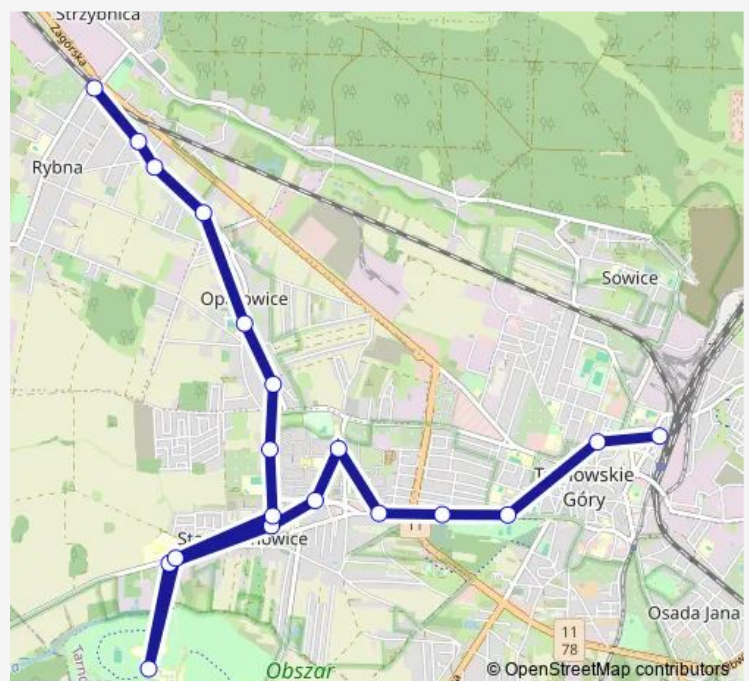

Direction

Tarnowskie Góry Dworzec — Rybna Lotników

19 stops

[Open route schedule](#)

Tarnowskie Góry Dworzec

Tarnowskie Góry Powstańców Śląskich

Tarnowskie Góry Wyszyńskiego

Tarnowskie Góry Krótka

Stare Tarnowice Pomorska

Stare Tarnowice Litewska

Stare Tarnowice Osiedle Przyjaźń

Stare Tarnowice Janasa

Stare Tarnowice Szpital

Stare Tarnowice Gcr

Stare Tarnowice Szpital

Stare Tarnowice Janasa

Stare Tarnowice Francuska

Opatowice Wiejska

Opatowice Pastuszki

Rybna Posesja 68 [nż]

Rybna Przepompownia [nż]

Rybna Starowapienna

Rybna Lotników

Route schedule

Tarnowskie Góry Dworzec — Rybna Lotników

Monday	—
Tuesday	11:18
Wednesday	11:18
Thursday	—
Friday	—
Saturday	11:18
Sunday	11:18

Route info

Direction: Tarnowskie Góry Dworzec

Stops: 19

Trip Duration: 0 hour 36 min