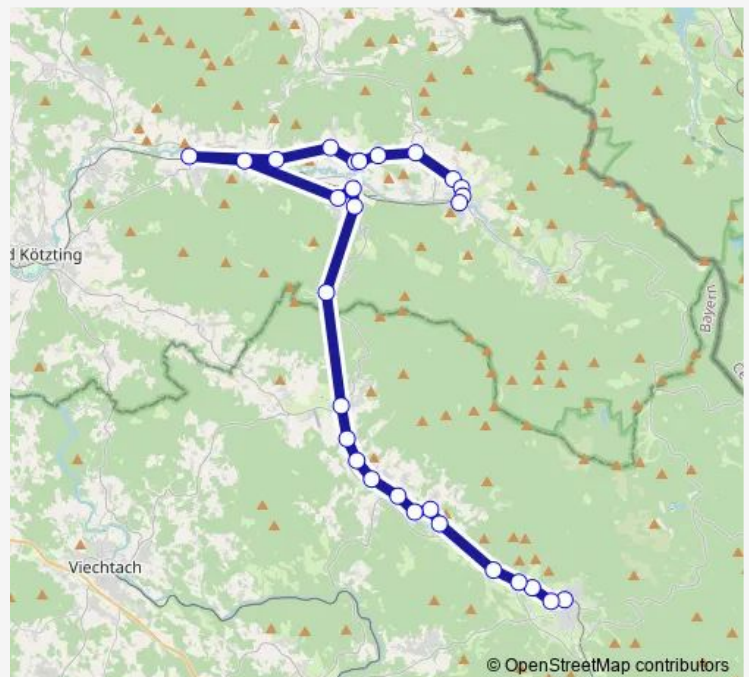

### Route info

Direction: Lam

Stops: 24

Trip Duration: 0 hour 51 min

■ 614

BusMaps

Bodenmais, Seniorenresidenz

Bodenmais, Joska Arkaden

## Route schedule

Arrach, Tourist-Info — Bodenmais, Rathaus/Bahnhof

Monday 08:04-14:09

Tuesday —

Wednesday —

Thursday 08:04-14:09

Friday 08:04-14:09

Saturday —

## Route info

Direction: Arrach, Tourist-Info

Stops: 22

Trip Duration: 0 hour 50 min

614 Bus time schedules and route maps are available in an offline PDF at [busmaps.com](https://busmaps.com). Use the [busmaps.com](https://busmaps.com) website to see live bus times, train schedule or subway schedule, and step-by-step directions for all public transit in Lam