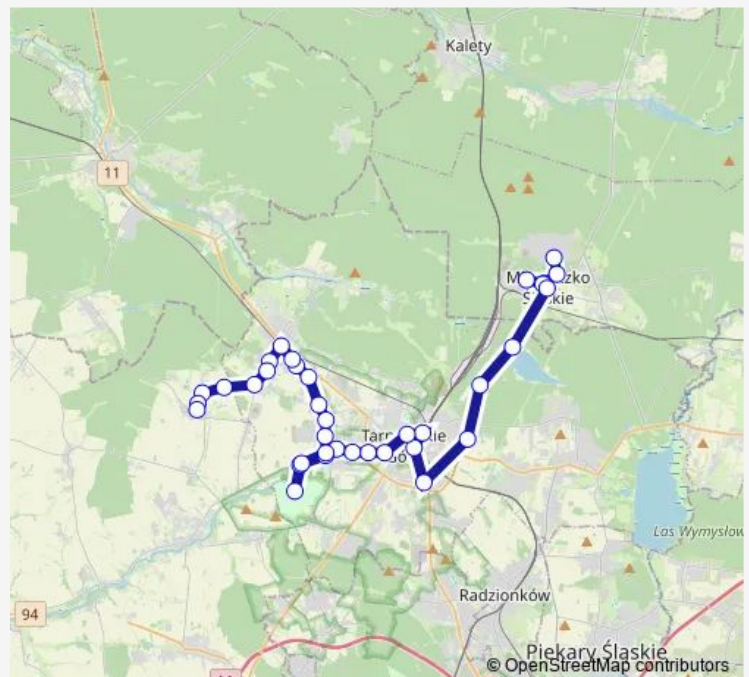

### Route schedule

Miasteczko Śląskie Huta — Miedary Posesja 17

Monday 05:38

Tuesday 05:38

Wednesday 05:38

Thursday 05:38

Friday 05:38

Saturday —

### Route info

Direction: Miasteczko Śląskie Huta

Stops: 36

Trip Duration: 1 hour 9 min

614

BusMaps

Stare Tarnowice Janasa

Stare Tarnowice Francuska