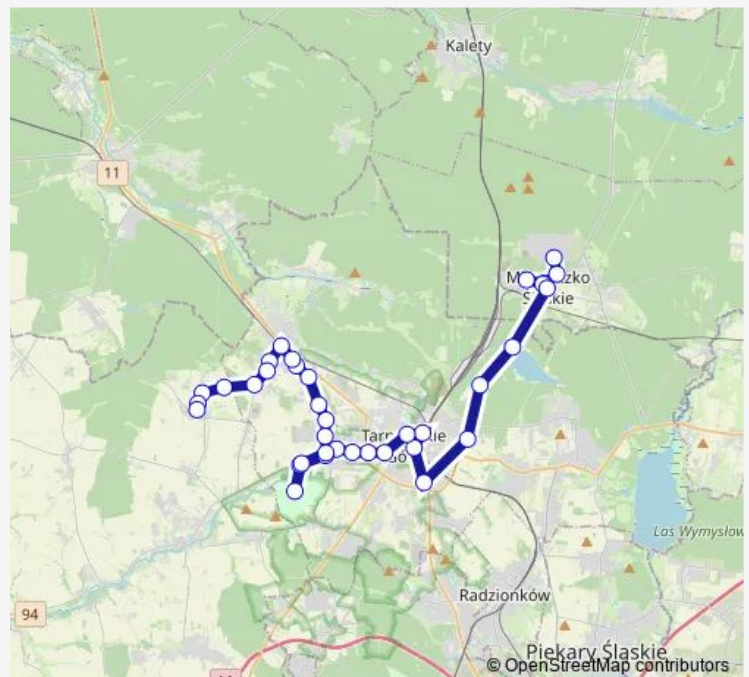

### Route schedule

Miasteczko Śląskie Huta — Miedary Posesja 17

Monday 05:38

Tuesday 05:38

Wednesday 05:38

Thursday 05:38

Friday 05:38

Saturday —

### Route info

Direction: Miasteczko Śląskie Huta

Stops: 36

Trip Duration: 1 hour 9 min

614

BusMaps

Stare Tarnowice Janasa

Stare Tarnowice Francuska