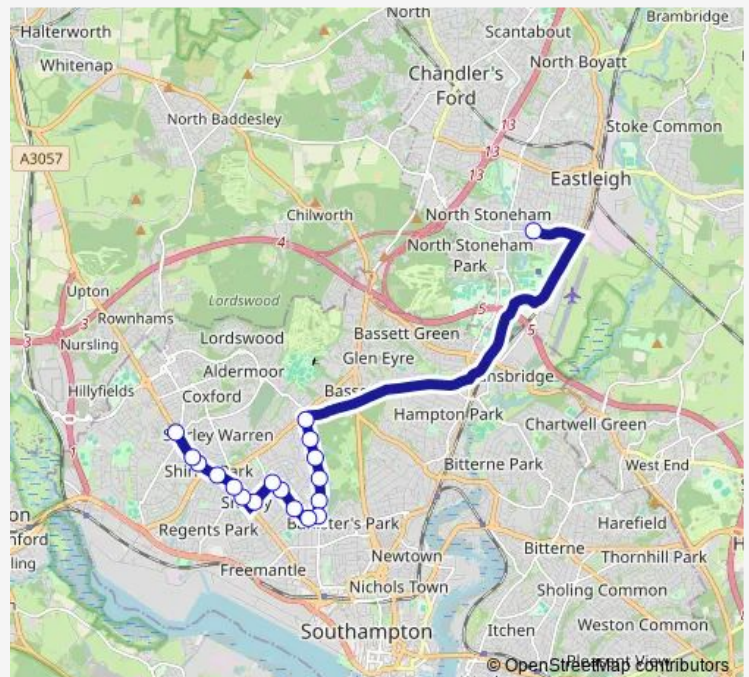

Bus 614

[Go to website](#)

Direction

Barton Peveril College — Maybush Corner

18 stops

[Open route schedule](#)

Barton Peveril College

Burgess Road

Shirley Avenue

Post Office

Church Street

Shirley Precinct

Grange Road

Arliss Road

Maybush Court

Maybush Corner

Route schedule

Barton Peveril College — Maybush Corner

Monday 14:25

Tuesday 14:25

Wednesday 14:25

Thursday 14:25

Friday 14:25

Saturday —

Sunday —

Route info

Direction: Barton Peveril College

Stops: 18

Trip Duration: 0 hour 30 min

614

614 Bus time schedules and route maps are available in an offline PDF at busmaps.com. Use the busmaps.com website to see live bus times, train schedule or subway schedule, and step-by-step directions for all public transit in Southampton