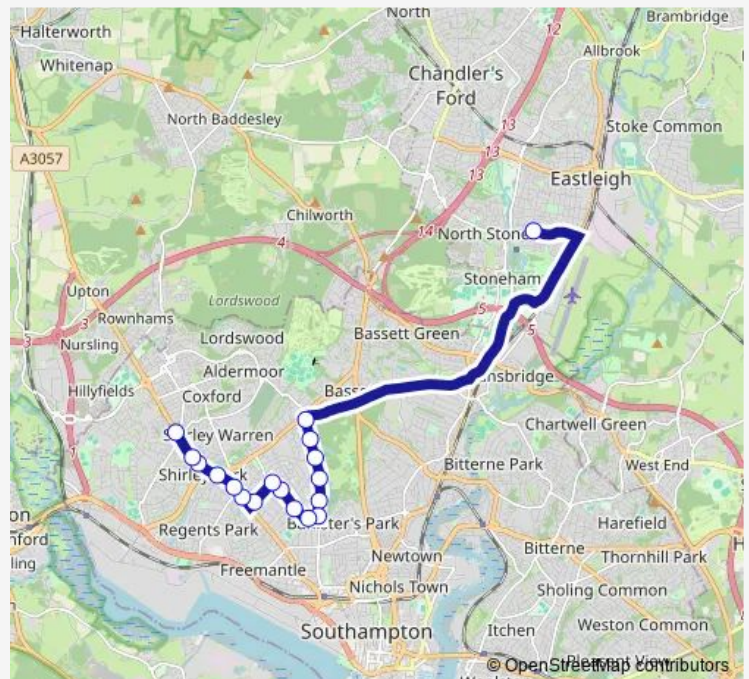

### Direction

Barton Peveril College — Maybush Corner

18 stops

[Open route schedule](#)

Barton Peveril College

Burgess Road

Leicester Road

Richard Taunton College

Church Street

Shirley Precinct

Grange Road

Arliss Road

Maybush Court

Maybush Corner

### Route schedule

Barton Peveril College — Maybush Corner

Monday 14:25

Tuesday 14:25

Wednesday 14:25

Thursday 14:25

Friday 14:25

Saturday —

### Route info

Direction: Barton Peveril College

Stops: 18

Trip Duration: 0 hour 30 min

614

614 Bus time schedules and route maps are available in an offline PDF at [busmaps.com](https://busmaps.com). Use the [busmaps.com](https://busmaps.com) website to see live bus times, train schedule or subway schedule, and step-by-step directions for all public transit in Southampton