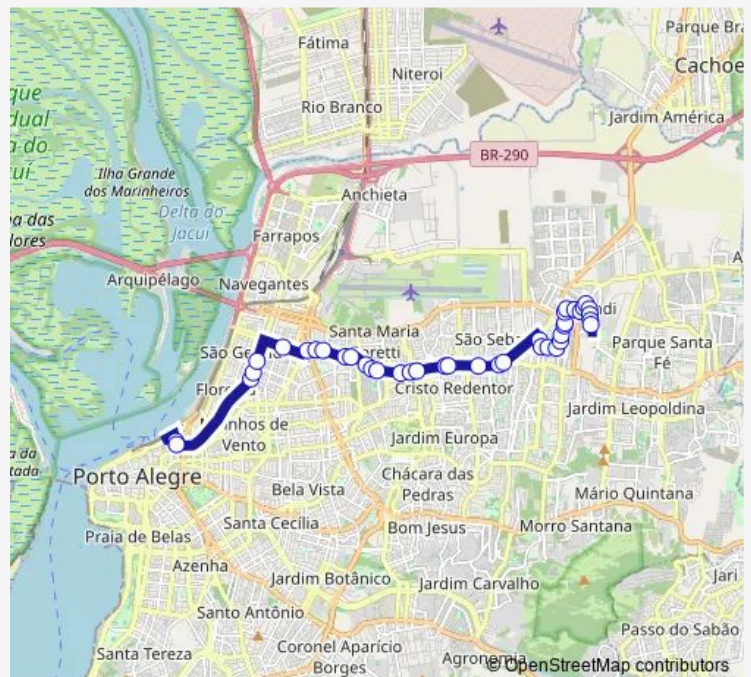

Route schedule

GEN Raphael Zippin — Voluntarios DA Patria

Monday	00:05-23:30
Tuesday	00:05-23:30
Wednesday	00:05-23:30
Thursday	00:05-23:30
Friday	00:05-23:30
Saturday	—
Sunday	—

Route info

Direction: GEN Raphael Zippin

Stops: 38

Trip Duration: 0 hour 50 min

614 — Leao

Jardim SAO Pedro Assis Brasil

JD SAO Pedro Assis Brasil

Obirici

Brasiliano Indio DE Moraes

SAO Joao Assis Brasil

Floresta Farrapos

Floresta Farrapos

Navegantes Farrapos

Voluntarios DA Patria

Direction

CEL Vicente — Sarandi Salvador Leao

41 stops

[Open route schedule](#)

Saturday —

Sunday —

Route info

Direction: CEL Vicente

Stops: 41

Trip Duration: 0 hour 40 min

Sarandi ENG Francisco Rodolfo Simch

Sarandi ENG Francisco Rodolfo Simch