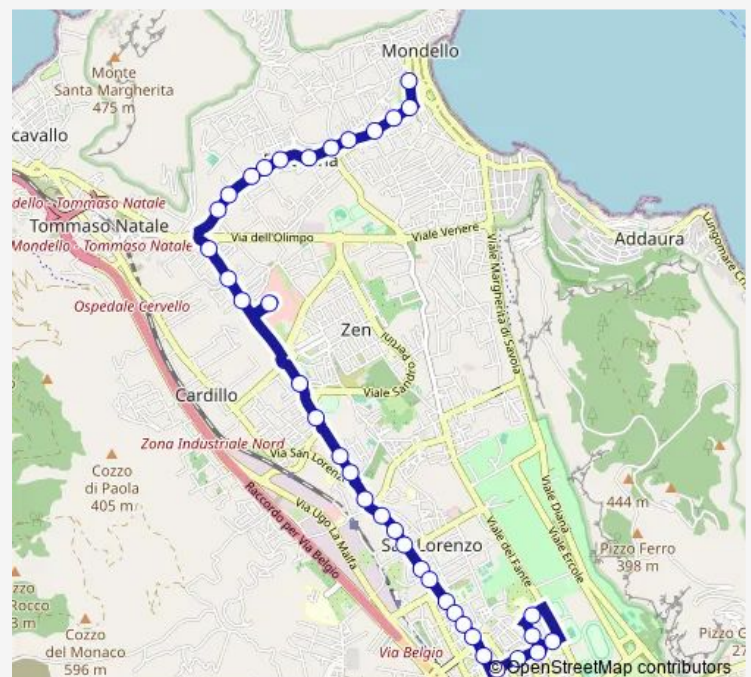

### Route schedule

Cassara' — Palinuro

Monday 05:45-20:55

Tuesday 05:45-20:55

Wednesday 05:45-20:55

Thursday 05:45-20:55

Friday 05:45-20:55

Saturday 05:45-20:55

### Route info

Direction: Cassara'

Stops: 48

Trip Duration: 0 hour 34 min

Lanza DI Scalea 2

Nicoletti Piazza Bolivar

Nicoletti

Nicoletti T.S 49

## Route schedule

Palinuro — Cassara'

Monday 06:20-21:35

---

Tuesday 06:20-21:35

---

Wednesday 06:20-21:35

---

## Route info

Direction: Palinuro

Stops: 37

Trip Duration: 0 hour 45 min

Strasburgo Ingegneros

Strasburgo Svizzera

Strasburgo Aldisio

Strasburgo Danimarca