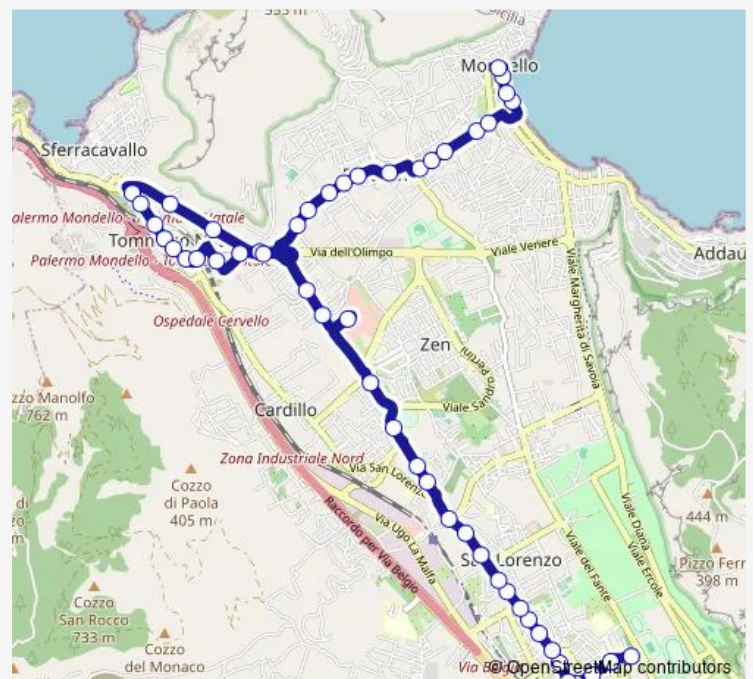

Thursday 05:55-21:10

Friday 05:55-21:10

Saturday 05:55-21:10

Sunday 06:00-21:10

Route info

Direction: Cassara'

Stops: 50

Trip Duration: 0 hour 43 min

Piazza Tommaso Natale

Piazza Tommaso Natale - Stazione Fs

Piazza Tommaso Natale - Piazza Mandorle

Piazza Mandorle

Salgari - Papini

Caduti SUL Lavoro 1

Nicoletti - Piazza Bolivar

Partanna Mondello - Piazza Bolivar

38 stops

[Open route schedule](#)

Teti

Principe DI Scalea - Mondello

Galatea - Parcheggio

Galatea - Ciane

Galatea - Saline

Carbone - Tuberosa

Thursday 06:39-21:51

Friday 06:39-21:51

Saturday 06:39-21:51

Sunday 06:32-21:42

Route info

Direction: Teti

Stops: 38

Trip Duration: 0 hour 31 min