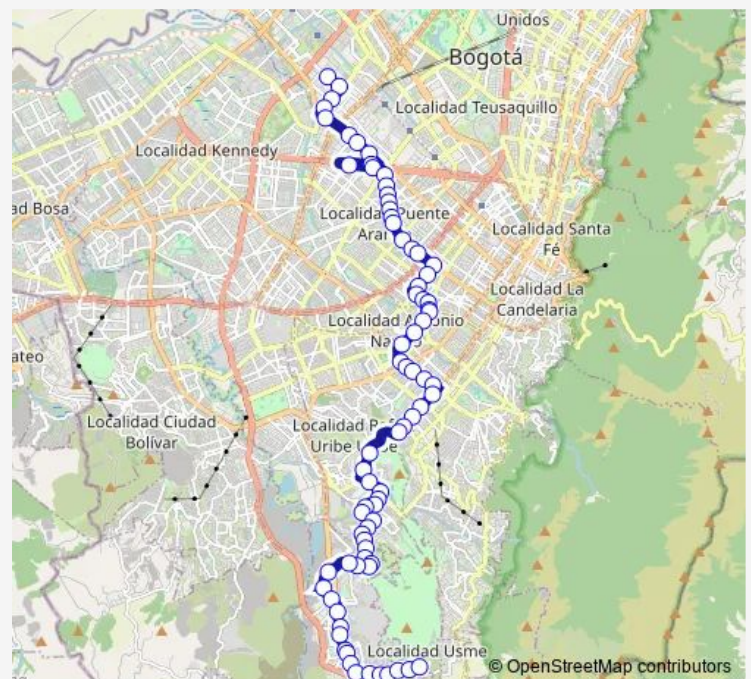

Thursday 03:30-22:00

Friday 03:30-22:00

Saturday 03:30-22:00

Sunday 04:30-21:00

Route info

Direction: CL 19 - KR 69B Zona Ind. Montevideo

Stops: 76

Trip Duration: 2 hour 14 min