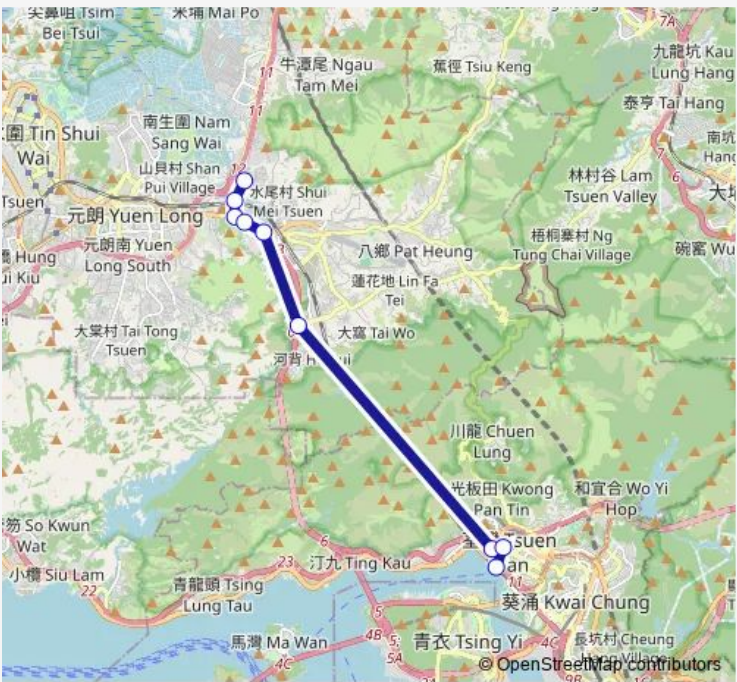

Route schedule

[Kmb] Park Yoho — [Ctb] Tsuen WAN West Station[[Kmb] Tsuen WAN West Station BUS Terminus

| | |
|-----------|-------------|
| Monday | 07:00-09:00 |
| Tuesday | 07:00-09:00 |
| Wednesday | 07:00-09:00 |
| Thursday | 07:00-09:00 |
| Friday | 07:00-09:00 |
| Saturday | 07:00 |
| Sunday | 07:00 |

Route info

Direction: [Kmb] Park Yoho

Stops: 9

Trip Duration: 0 hour 45 min

268M — Park Yoho - Tsuen WAN West Station **BusMaps**

Direction

[Ctb] Tsuen WAN West Station[[Kmb] Tsuen WAN West Station BUS Terminus — [Kmb] Park Yoho