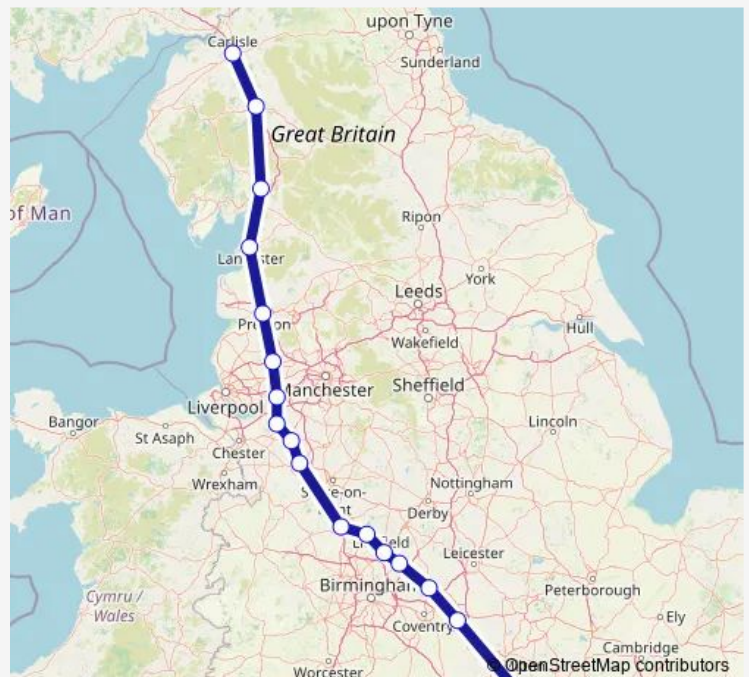

Nuneaton

Tamworth

Lichfield Trent Valley

Rugeley Trent Valley

Stafford

Crewe

Winsford

Acton Bridge

Warrington Bank Quay

Wigan North Western

Preston

Lancaster

Oxenholme Lake District

Penrith North Lakes

Carlisle

Route schedule

Milton Keynes Central — Carlisle

Monday 17:34

Tuesday —

Wednesday —

Thursday —

Friday —

Saturday —

Sunday —

Route info

Direction: Milton Keynes Central

Stops: 17

Trip Duration: 3 hour 18 min

■ Vt:Mkc->Car — VT train service from MKC to Car

Vt:Mkc->Car Rail time schedules and route maps are available in an offline PDF at busmaps.com. Use the busmaps.com website to see live bus times, train schedule or subway schedule, and step-by-step directions for all public transit in Wigan