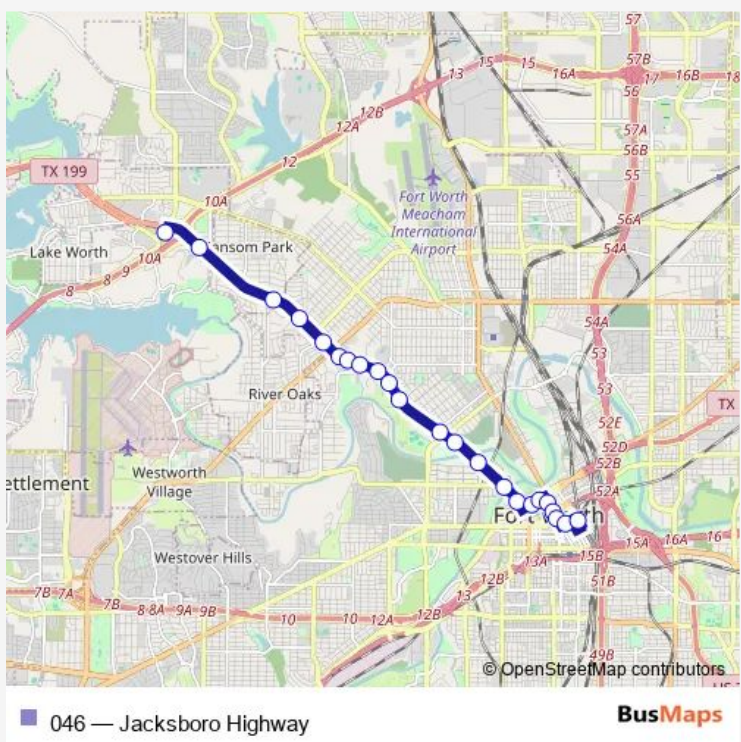

Bus 046 Jacksboro Highway

[Go to website](#)

Direction
 Fwcs - Bay - B — Boat Club & SH 199
 30 stops
[Open route schedule](#)

- Fwcs - Bay - B
- 9th & Main
- 9th & Throckmorton
- Throckmorton & 6th
- Throckmorton & 4th
- Throckmorton & 2nd - Weatherford
- Throckmorton & Belknap
- Belknap & Burnett
- Henderson & Peach
- Henderson & White Settlement
- Henderson & Cullen
- Jacksboro HWY & University
- Jacksboro HWY & 18th
- Jacksboro HWY & Fielder
- Jacksboro HWY & Belle
- Jacksboro HWY & Belle - Ephriham
- Jacksboro HWY & Ephriham
- Jacksboro HWY & Menefee
- Jacksboro HWY & Long
- Jacksboro HWY & Capri
- Jacksboro HWY & Beverly Hills

Route schedule
 Fwcs - Bay - B — Boat Club & SH 199

Monday	05:50-22:20
Tuesday	05:50-22:20
Wednesday	05:50-22:20
Thursday	05:50-22:20
Friday	05:50-22:20
Saturday	06:20-22:20
Sunday	06:20-22:20

Route info
 Direction: Fwcs - Bay - B
 Stops: 30
 Trip Duration: 0 hour 45 min

Old Mill Creek & Jacksboro

Shady Oaks & Old Mill Creek

Shady Oak & Watermark

Shady Oaks Manor & Observation

Shady Oaks Manor & Quebec

Quebec & NW Loop 820

NW Center & Quebec

Northwest Centre & 199 Access

Wednesday 05:35-22:35

Thursday 05:35-22:35

Friday 05:35-22:35

Saturday 06:35-22:35

Sunday 06:35-22:35

Route info

Direction: Boat Club & SH 199

Stops: 23