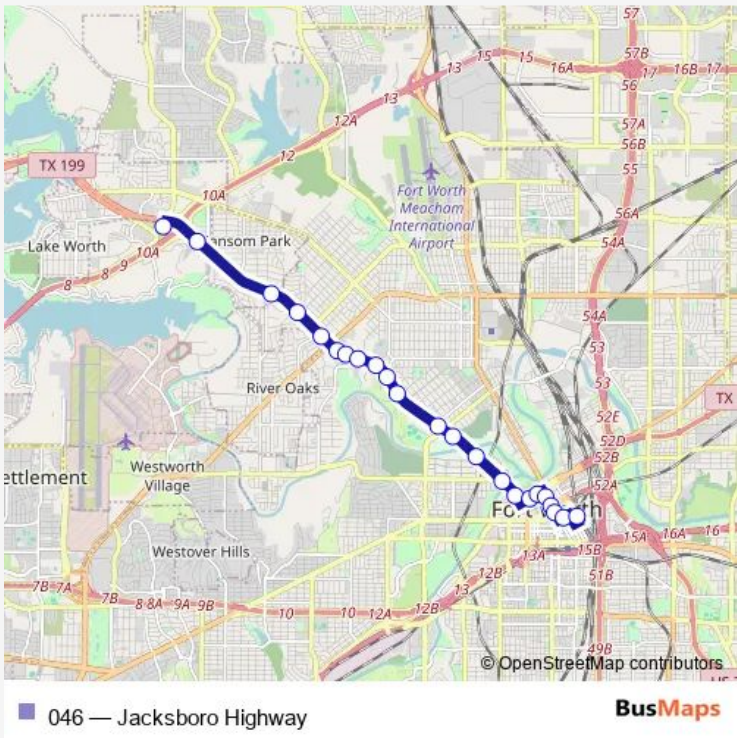

Bus 046 Jacksboro Highway

[Go to website](#)

Direction
 Fwcs - Bay - F — Boat Club & SH 199
 30 stops
[Open route schedule](#)

- Fwcs - Bay - F
- 9th & Main
- 9th & Throckmorton
- Throckmorton & 6th
- Throckmorton & 4th
- Throckmorton & 2nd - Weatherford
- Throckmorton & Belknap
- Belknap & Burnett
- Henderson & Peach
- Henderson & White Settlement
- Henderson & Cullen
- Jacksboro HWY & University
- Jacksboro HWY & 18th
- Jacksboro HWY & Fielder
- Jacksboro HWY & Belle
- Jacksboro HWY & Belle - Ephriham
- Jacksboro HWY & Ephriham
- Jacksboro HWY & Menefee
- Jacksboro HWY & Long
- Jacksboro HWY & Capri
- Jacksboro HWY & Beverly Hills

Route schedule
 Fwcs - Bay - F — Boat Club & SH 199

Monday	05:50-22:20
Tuesday	05:50-22:20
Wednesday	05:50-22:20
Thursday	05:50-22:20
Friday	05:50-22:20
Saturday	06:20-22:20
Sunday	06:20-22:20

Route info
 Direction: Fwcs - Bay - F
 Stops: 30
 Trip Duration: 0 hour 45 min

046 — Jacksboro Highway **BusMaps**

Old Mill Creek & Jacksboro

Shady Oaks & Old Mill Creek

Shady Oak & Watermark

Shady Oaks Manor & Observation

Shady Oaks Manor & Quebec

Quebec & NW Loop 820

NW Center & Quebec

Northwest Centre & 199 Access

Boat Club & SH 199

Direction

Boat Club & SH 199 — Fwcs - Bay - F

23 stops

[Open route schedule](#)

Boat Club & SH 199

Lake Worth & Old Mill Creek