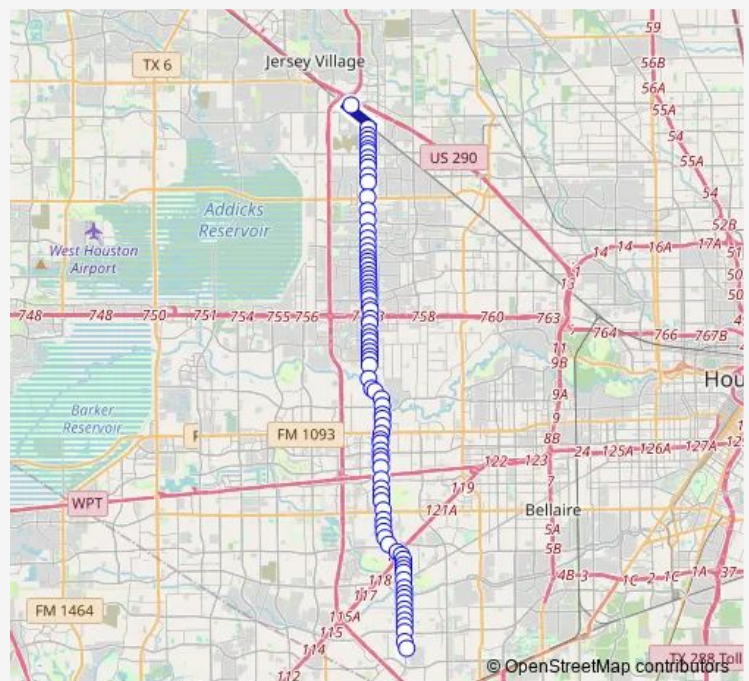

Gessner Rd @ Neuens Rd

Route schedule

West Little York Park & Ride — Fondren Meadow Dr @ S Gessner Rd

Monday 04:30-23:00

Tuesday 04:30-23:00

Wednesday 04:30-23:00

Thursday 04:30-23:00

Friday 04:30-23:00

Saturday 04:35-23:20

Sunday 04:35-23:20

Route info

Direction: West Little York Park & Ride

Stops: 85

Trip Duration: 1 hour 11 min

Gessner Rd @ Shadow Wood Dr

Gessner Rd @ Imperial Crown Dr

Gessner Rd @ Warwana Rd

Gessner Rd @ Eddystone Dr

Gessner Rd @ Hazelhurst Dr

Gessner Rd @ Hanka Dr

Gessner Rd @ Long Point Rd

Gessner Rd @ Beekman Place Dr

Gessner Rd @ Westview Dr

Gessner Rd @ Westview Dr

Friday 04:15-23:00

Saturday 04:30-23:00

Sunday 04:30-23:00

Route info

Direction: Fondren Meadow Dr @ S Gessner Rd

Stops: 94

Trip Duration: 1 hour 15 min

S Gessner Rd @ Jason St