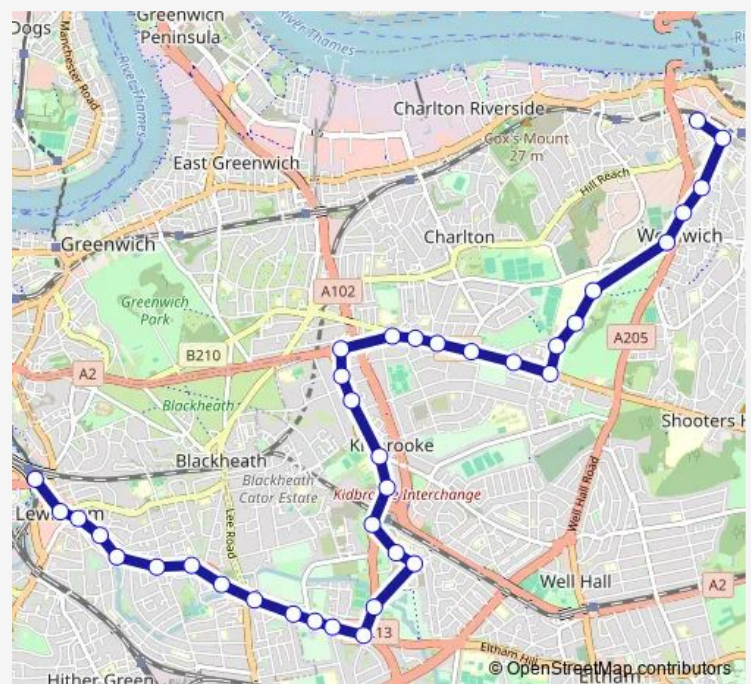

### Route schedule

Lewisham Station — Thomas Street

|           |             |
|-----------|-------------|
| Monday    | 00:10-23:50 |
| Tuesday   | 00:10-23:50 |
| Wednesday | 00:10-23:50 |
| Thursday  | 00:10-23:50 |
| Friday    | 00:10-23:50 |
| Saturday  | 00:10-23:50 |
| Sunday    | 00:10-23:50 |

### Route info

Direction: Lewisham Station

Stops: 35

Trip Duration: 0 hour 44 min

178 — Woolwich - Queen Elizabeth Hospital - Shooters Hill Road - Kidbrooke - Lewisham Station

Shooters Hill Road / Kidbrooke Park Road

Shooters Hill Rd /Eastbrook Rd

Hervey Road

Weyman Road

Charlton Park Lane

Pallet Way

Greenwich Heights

Queen Elizabeth Hospital / West Entrance

Queen Elizabeth Hospital / Main Entrance

## Route info

Direction: Calderwood Street

Stops: 36

Trip Duration: 0 hour 36 min

Weigall Road

Cambridge Drive

Lee Green

Lampmead Road