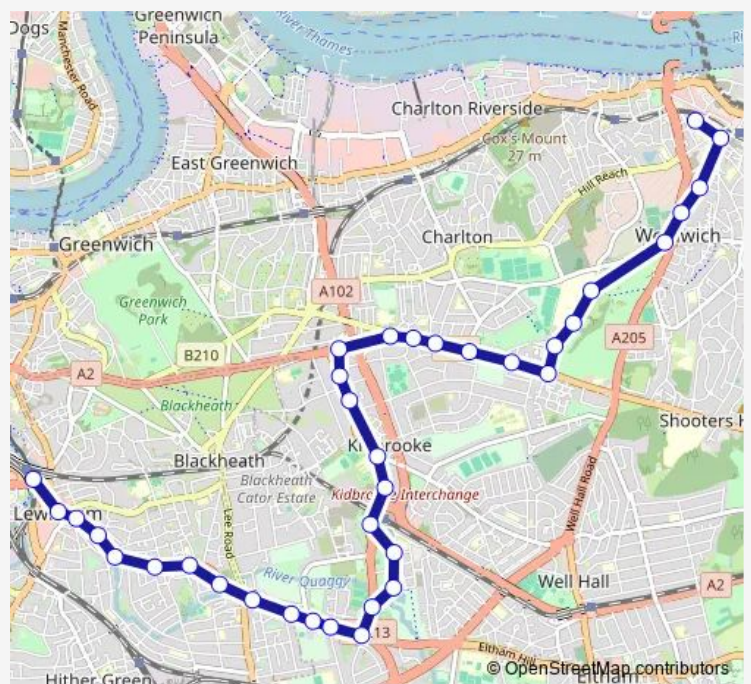

### Route schedule

Lewisham Station — Thomas Street

Monday	00:10-23:50
Tuesday	00:10-23:50
Wednesday	00:10-23:50
Thursday	00:10-23:50
Friday	00:10-23:50
Saturday	00:10-23:50
Sunday	00:10-23:50

### Route info

Direction: Lewisham Station

Stops: 35

Trip Duration: 0 hour 41 min

178 — Woolwich - Queen Elizabeth Hospital - Shooters Hill Road - Kidbrooke - Lewisham Station

Shooters Hill Road / Kidbrooke Park Road

Shooters Hill Rd /Eastbrook Rd

Hervey Road

Weyman Road

Charlton Park Lane

Pallet Way

Greenwich Heights

Queen Elizabeth Hospital / West Entrance

Queen Elizabeth Hospital / Main Entrance

## Route info

Direction: Calderwood Street

Stops: 36

Trip Duration: 0 hour 47 min

Weigall Road

Cambridge Drive

Lee Green

Lampmead Road