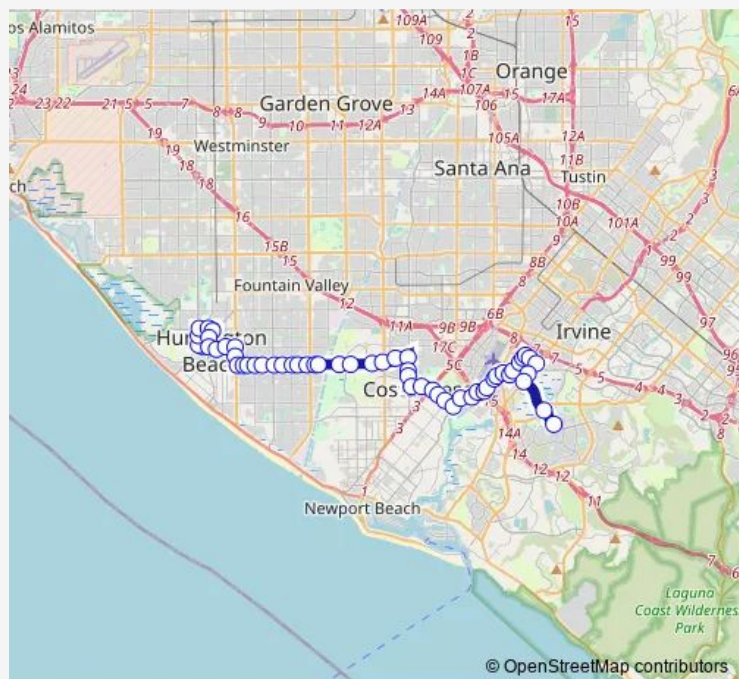

Thursday 05:00-22:00

Friday 05:00-22:00

Saturday —

Sunday —

Route info

Direction: Campus-University Center

Stops: 54

Trip Duration: 0 hour 56 min

178 — Huntington Beach - Irvine

Irvine-University

DEL MAR-Santa Ana

DEL MAR-Orange

DEL MAR-Newport

Fair-ENT 88 OC Fairgrounds

Fairview-Fair

Fairview-Merrimac

Fairview-Arlington

Adams-Fairview

Adams-Fairview

Adams-Pinecreek

Adams-Harbor

Adams-Mesa Verde

Adams-Mesa Verde

Adams-Shantar

Adams-Newland

Adams-Rothert

Adams-Coldwater

Beach-Adams

Beach-Utica

Yorktown-Beach

Yorktown-Delaware

Yorktown-Pacific Ranch