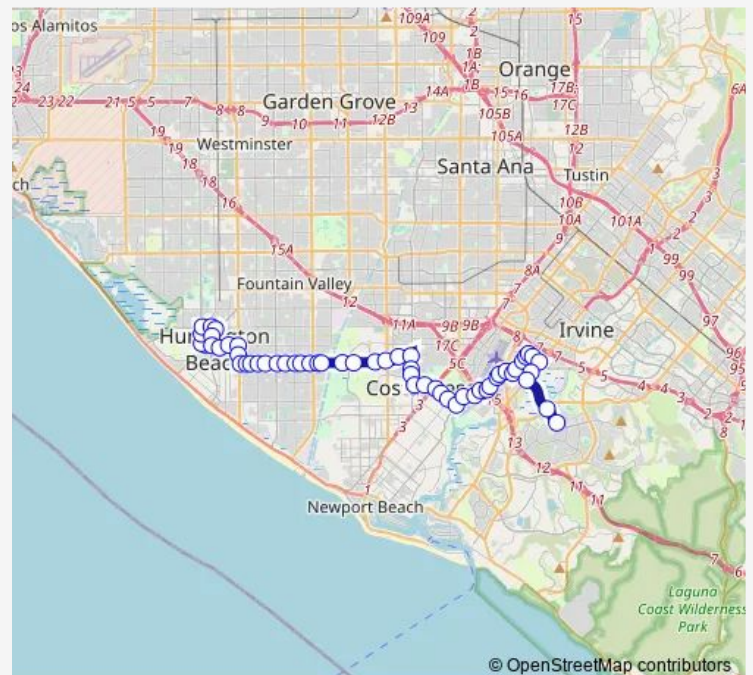

Irvine-Mesa

### Route schedule

Campus-University Center — Yorktown-Goldenwest

Monday 05:00-22:00

Tuesday 05:00-22:00

Wednesday 05:00-22:00

Thursday 05:00-22:00

Friday 05:00-22:00

Saturday —

### Route info

Direction: Campus-University Center

Stops: 54

Trip Duration: 0 hour 53 min

178 — Huntington Beach - Irvine

Irvine-University

DEL MAR-Santa Ana

DEL MAR-Orange

DEL MAR-Newport

Fair-ENT 88 OC Fairgrounds

Fairview-Fair

Fairview-Merrimac

Fairview-Arlington

Adams-Fairview

Adams-Fairview

Adams-Pinecreek