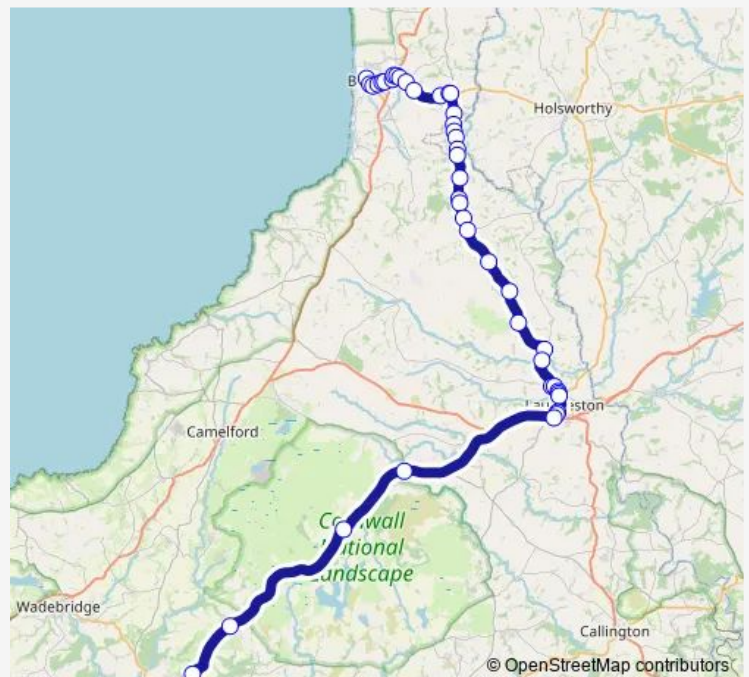

Cherry Cross

Bus Shelter

Paradise Park

Route schedule

Callywith College Car Park — The Strand

Monday 16:40

Tuesday 16:40

Wednesday 16:40

Thursday 16:40

Friday 16:40

Saturday —

Sunday —

Route info

Direction: Callywith College Car Park

Stops: 42

Trip Duration: 1 hour 18 min

Berkeley Close

Morrisons

Splashpool

Budehaven School

Hawthorn Avenue

Bencoolen Road

The Strand

Direction

Wednesday 07:33

Thursday 07:33

Friday 07:33

Saturday —

Sunday —

Route info

Direction: The Strand

Stops: 43