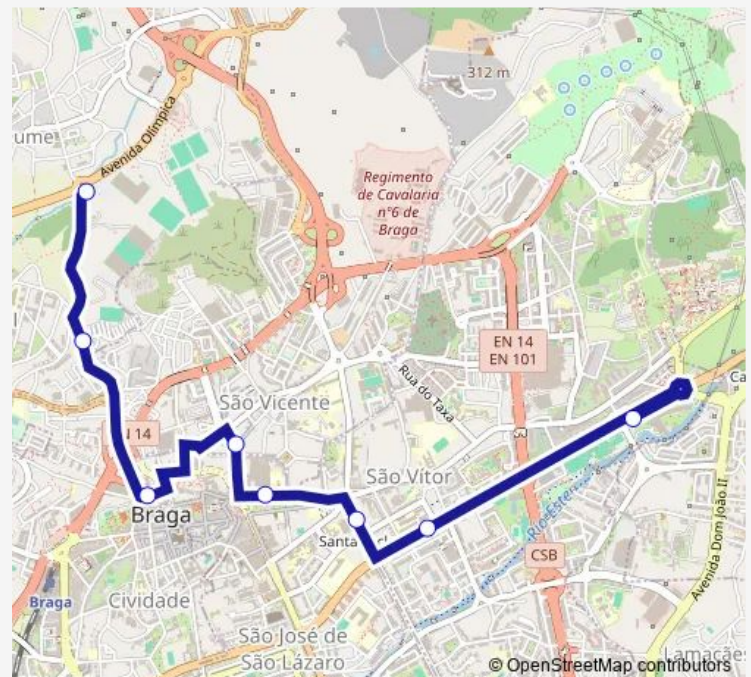

Bus 178 Estádio - Parque Rodovia

[Go to website](#)

Direction

João Paulo II (Inl) — Rotunda Estádio

8 stops

[Open route schedule](#)

João Paulo II (Inl)

João XXI (C Amarante)

31 de Janeiro (Senhora-a-Branca)

Central Iv

A Herculano (Penedos)

Cons Torres Almeida (Pópulo)

S Martinho (Bairro)

Rotunda Estádio

Route schedule

João Paulo II (Inl) — Rotunda Estádio

Monday —

Tuesday —

Wednesday —

Thursday —

Friday 19:50-02:30⁺¹

Saturday —

Sunday —

Route info

Direction: João Paulo II (Inl)

Stops: 8

Trip Duration: 0 hour 20 min

■ 178 — Estádio - Parque Rodovia

Direction

Rotunda Estádio — João Paulo II (Inl)

7 stops

[Open route schedule](#)