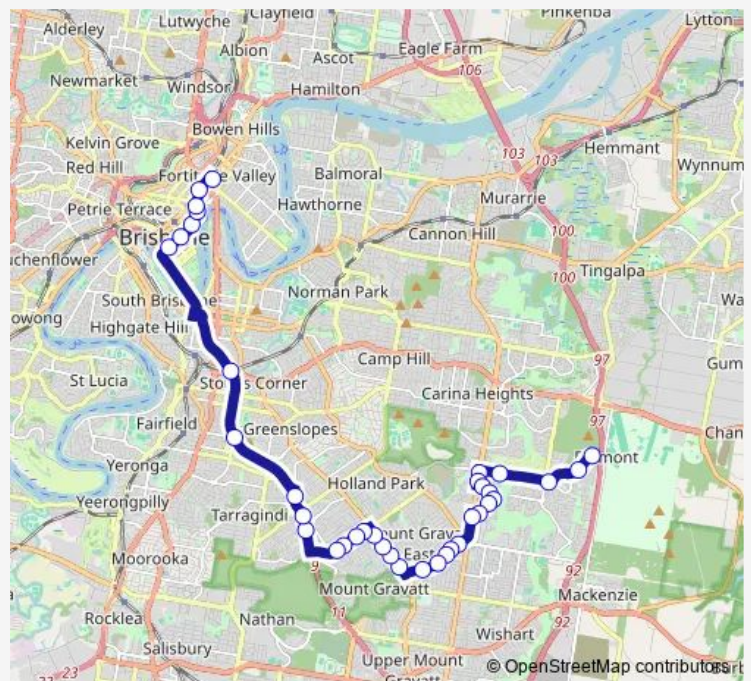

Bus 178 Carindale Heights - City/Valley via Mt Gravatt

[Go to website](#)

Direction

Greendale Way at Ridgeview St — Warner Street Stop 203 near Wickham St

37 stops

[Open route schedule](#)

- Greendale Way at Ridgeview St
- Greendale Way at Empress Drive
- Greendale Way at Greendale Village
- Pine Mountain Rd near Gretna St
- Creek Rd at Pacific Golf, stop 68
- Creek Rd near Glen Nevis St, stop 67
- Greenmeadow Rd near Cornflower St, stop 66
- Greenmeadow Rd near Harvest St, stop 65
- Greenmeadow Rd near Bluebell St, stop 64
- Greenmeadow Rd near Canter St, stop 63
- Greenmeadow Rd near Raintree St, stop 62
- Creek Rd at Greenmeadows South, stop 61
- Creek Rd at Mt Gravatt East, stop 60
- Creek Rd at Greek Memorial, stop 59b
- Creek Rd at Fairland Street
- Creek Rd at Chrysler Street, stop 40
- Creek Rd at Grenfell Street, stop 39
- Logan Rd at Mt Gravatt Central, stop 37
- Logan Rd at High Street, stop 36
- Logan Rd at Mt Gravatt School, stop 35s
- Logan Rd at Big Top, stop 35a

Route schedule

Greendale Way at Ridgeview St — Warner Street Stop 203 near Wickham St

Monday	06:44-07:29
Tuesday	06:44-07:29
Wednesday	06:44-07:29
Thursday	06:44-07:29
Friday	06:44-07:29
Saturday	—
Sunday	—

Route info

Direction: Greendale Way at Ridgeview St

Stops: 37

Trip Duration: 0 hour 53 min

178 — Carindale Heights - City/Valley via Mt Gravatt

Nursery Rd at Iris Street, stop 67

Nursery Rd at Marvin Street, stop 66

Nursery Rd at Flynn Street, stop 65

Nursery Rd at Gaza Road, stop 64

Bapaume Rd near Peronne Rd, stop 54

Bapaume Rd at Marshall Road, stop 55

Birdwood Rd at Wellers Hill, stop 2

Greenslopes station, platform 1