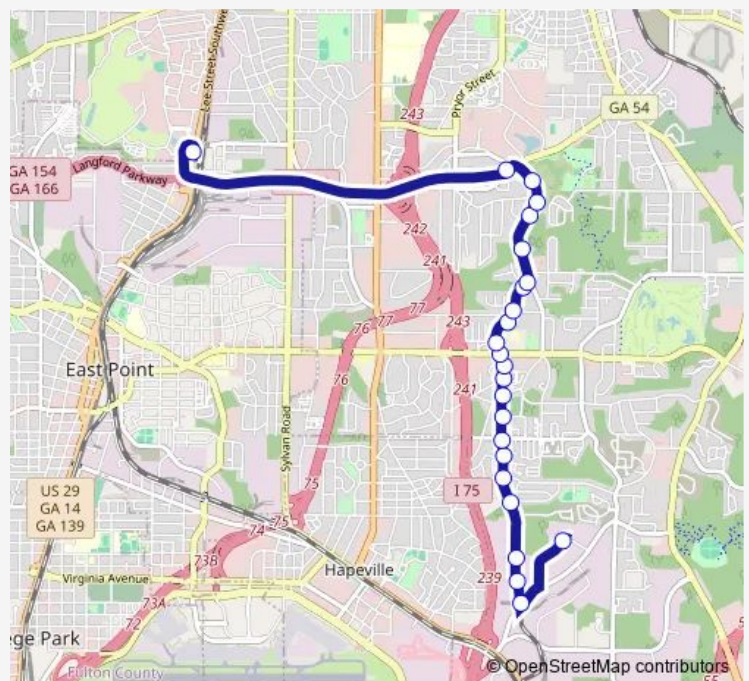

RUBY H HARPER BLVD SE @ BLAIR VILLA DR

RUBY H HARPER BLVD SE @ ATKINSON DR

Route schedule

LAKEWOOD/FT MCPHERSON STATION — HAMILTON BLVD @ 3400

Monday 04:47-24:00

Tuesday 04:47-24:00

Wednesday 04:47-24:00

Thursday 04:47-24:00

Friday 04:47-24:00

Saturday 05:17-24:00

Sunday 05:17-24:00

Route info

Direction: LAKEWOOD/FT MCPHERSON STATION

Stops: 31

Trip Duration: 0 hour 20 min

178 — Empire Blvd / Southside Ind Park

ZIP INDUSTRIAL BLVD SE @ BROWNS MILL

HAMILTON BLVD @ BROWNS MILL RD

HAMILTON BLVD @ 3400

**Direction**

HAMILTON BLVD @ 3400 — LAKEWOOD/FT MCPHERSON STATION

24 stops

[Open route schedule](#)

HAMILTON BLVD @ 3400