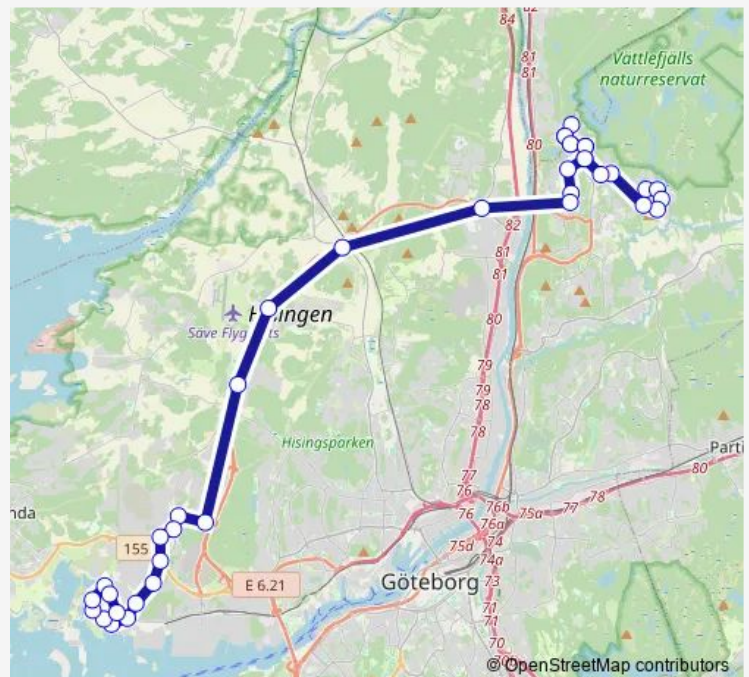

### Route schedule

Rannebergen Centrum — Godsgatan

Monday 05:09-22:36

Tuesday 05:09-22:36

Wednesday 05:09-22:36

Thursday 05:09-22:36

Friday 05:09

Saturday —

### Route info

Direction: Rannebergen Centrum

Stops: 38

Trip Duration: 1 hour 7 min

178

BusMaps

Granhäll

Stenebyvägen