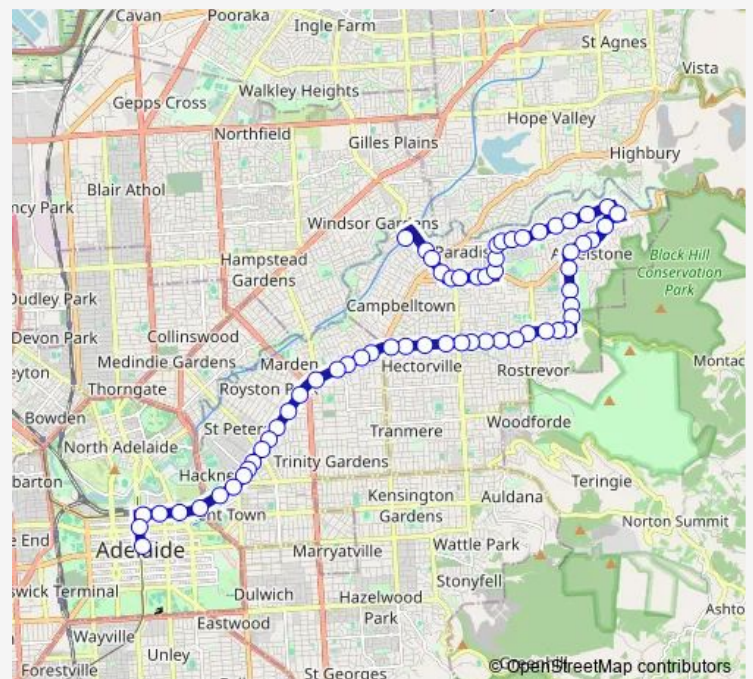

Stop X1 King William St - West side

Stop F1 North Tce - North side

Stop G1 North Tce - North side

Stop I1 North Tce - North side

Stop 1 Botanic Rd - North West side

Stop 2 North Tce - North West side

Stop 3 North Tce - North side

Stop 4 Payneham Rd - North West side

Stop 5 Payneham Rd - North West side

Stop 6 Payneham Rd - North West side

Stop 7 Payneham Rd - North West side

Stop 8 Payneham Rd - West side

Route schedule

Stop O3 Hutt Rd - West side — Zone B Paradise Interchange - South East side

Monday 05:47-23:23

Tuesday 05:47-23:23

Wednesday 05:47-23:23

Thursday 05:47-23:23

Friday 05:47-23:23

Saturday 07:15-22:56

Sunday 09:01-22:56

Route info

Direction: Stop O3 Hutt Rd - West side

Stops: 70

Trip Duration: 1 hour 5 min

178 — Paradise Interchange to City

Stop 9 Payneham Rd - West side

Stop 10 Payneham Rd - West side

Stop 12 Payneham Rd - North West side