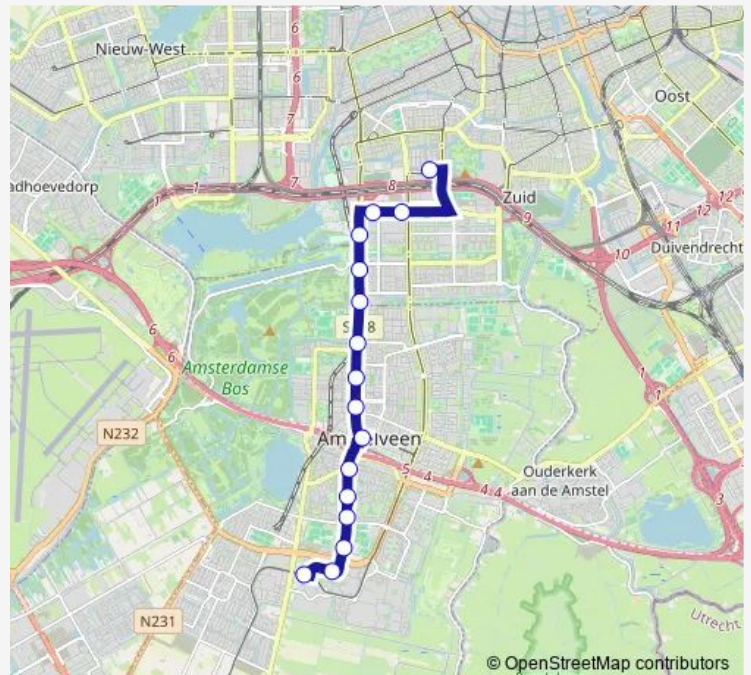

Bus 178 Amstelveen Poortwachter - Amsterdam Station Zuid

[Go to website](#)

Direction

Amstelveen, Poortwachter — Amsterdam, Station Zuid

16 stops

[Open route schedule](#)

- Amstelveen, Poortwachter
- Amstelveen, Grote Beer
- Amstelveen, Startbaan
- Amstelveen, Sportlaan
- Amstelveen, Doctor Plesmansingel
- Amstelveen, Hueseplein
- Amstelveen, Amstelveen Busstation
- Amstelveen, Heemraadschapslaan
- Amstelveen, Kruiskerk
- Amstelveen, Graaf Florislaan
- Amsterdam, Kalfjeslaan
- Amsterdam, Amsterdamse Bos
- Amsterdam, Koenenkade
- Amsterdam, Vumc Hoofdingang
- Amsterdam, De Boelelaan/Vu
- Amsterdam, Station Zuid

Route schedule

Amstelveen, Poortwachter — Amsterdam, Station Zuid

Monday	06:15-00:19 ⁺¹
Tuesday	06:15-00:19 ⁺¹
Wednesday	06:15-00:19 ⁺¹
Thursday	06:15-00:19 ⁺¹
Friday	06:15-00:19 ⁺¹
Saturday	06:16-23:49
Sunday	07:16-00:19 ⁺¹

Route info

Direction: Amstelveen, Poortwachter

Stops: 16

Trip Duration: 0 hour 27 min

Direction

Amsterdam, Station Zuid — Amstelveen, Poortwachter

15 stops

[Open route schedule](#)