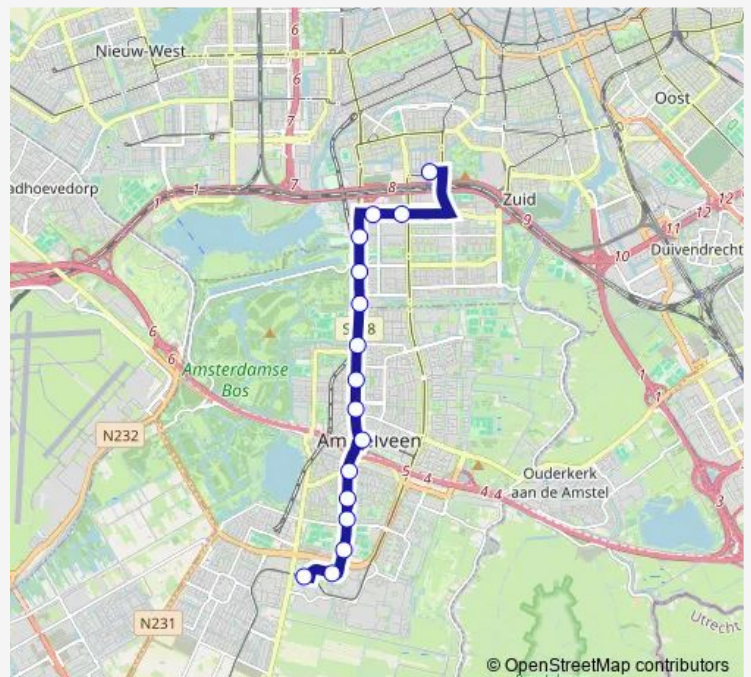

Direction

Amstelveen, Poortwachter — Amsterdam, Station Zuid

16 stops

[Open route schedule](#)

- Amstelveen, Poortwachter
- Amstelveen, Grote Beer
- Amstelveen, Startbaan
- Amstelveen, Sportlaan
- Amstelveen, Doctor Plesmansingel
- Amstelveen, Hueseplein
- Amstelveen, Amstelveen Busstation
- Amstelveen, Heemraadschapslaam
- Amstelveen, Kruiskerk
- Amstelveen, Graaf Florislaan
- Amsterdam, Kalfjeslaan
- Amsterdam, Amsterdamse Bos
- Amsterdam, Koenenkade
- Amsterdam, Vumc Hoofdingang
- Amsterdam, De Boelelaan/Vu
- Amsterdam, Station Zuid

Route schedule

Amstelveen, Poortwachter — Amsterdam, Station Zuid

Monday	06:15-00:19 ⁺¹
Tuesday	06:15-00:19 ⁺¹
Wednesday	06:15-00:19 ⁺¹
Thursday	06:15-00:19 ⁺¹
Friday	06:15-00:19 ⁺¹
Saturday	06:16-23:49
Sunday	07:16-00:19 ⁺¹

Route info

Direction: Amstelveen, Poortwachter

Stops: 16

Trip Duration: 0 hour 25 min

Direction

Amsterdam, Station Zuid — Amstelveen, Poortwachter

15 stops

[Open route schedule](#)